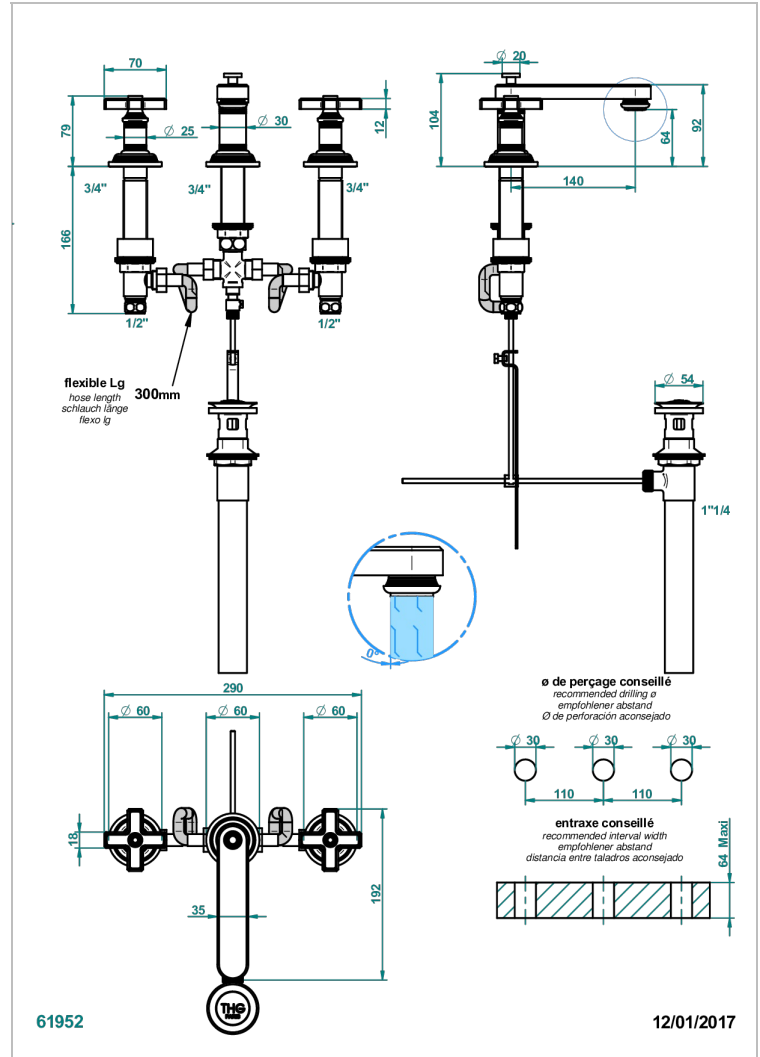

WEST COAST BLACK ONYX

U9E-151M/US

Widespread lavatory set with drain for 1 1/4" + countertop

THG[®]
PARIS

CHARACTERISTIC

- West Coast Black Onyx
- Widespread lavatory set with drain for 1 1/4" + countertop