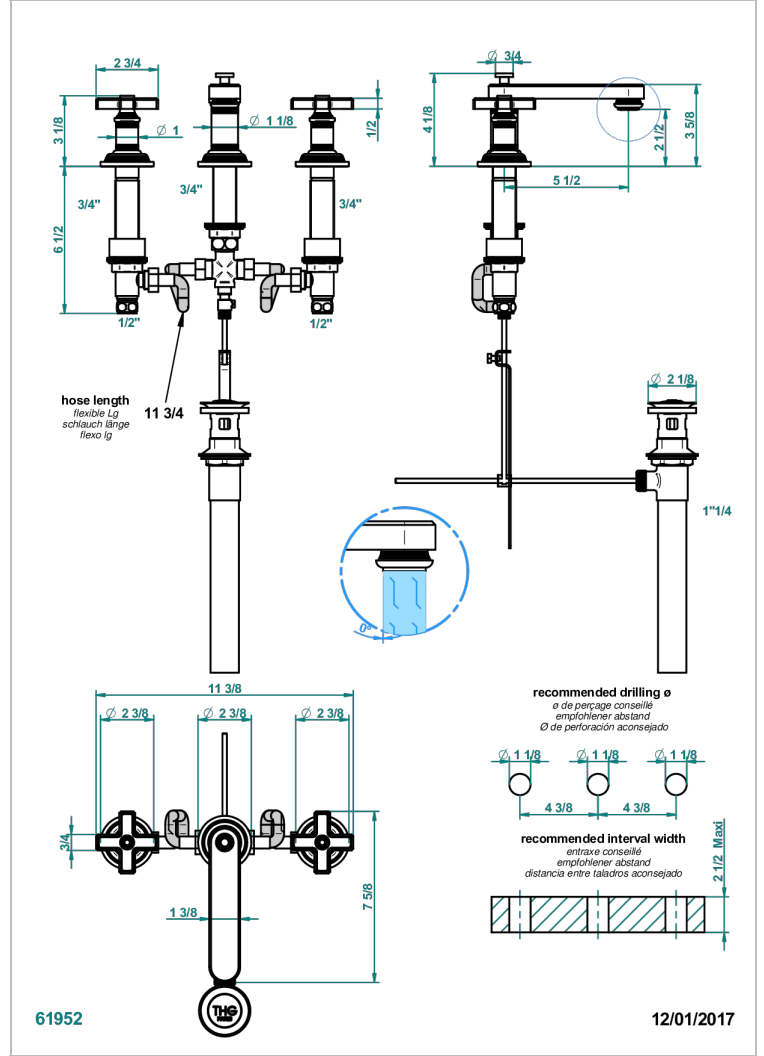

WEST COAST BLACK ONYX

U9E-151M/US

Rim mounted 3-hole basin mixer with waste for marble

THG[®]
PARIS

CARACTERÍSTICAS

- West Coast Black Onyx
- Rim mounted 3-hole basin mixer with waste for marble

ACABADOS DISPONIBLES