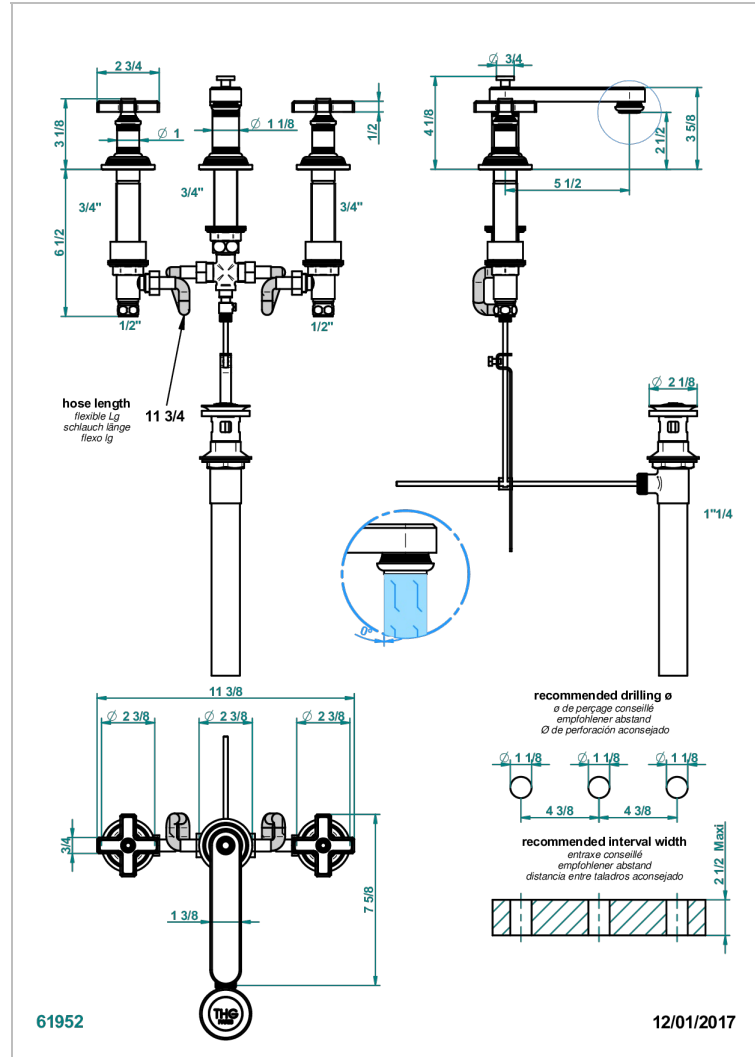

# WEST COAST BLACK ONYX

U9E-151M/US

Widespread lavatory set with drain for 11/4" + countertop

THG<sup>®</sup>  
PARIS

## CHARACTERISTIC

- West Coast Black Onyx
- Widespread lavatory set with drain for 11/4" + countertop