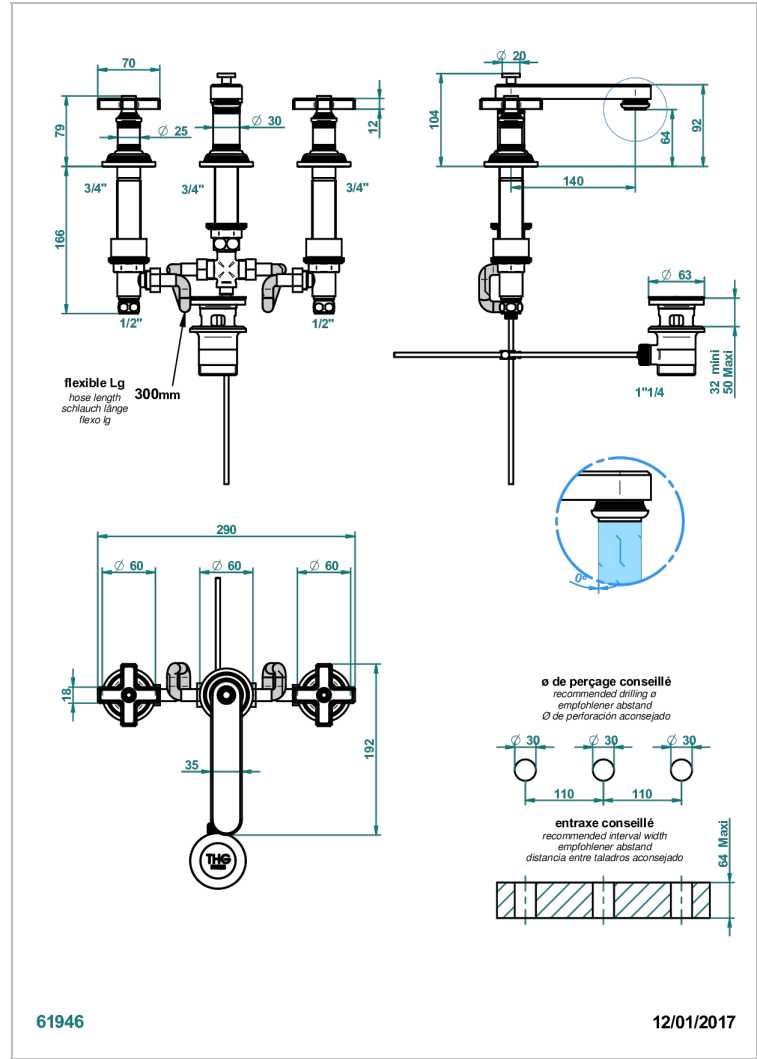

WEST COAST BLACK ONYX

U9E-151M

Rim mounted 3-hole basin mixer with waste for marble

THG[®]
PARIS

CHARACTERISTIC

- ACS : 18ACCLY393
- NF : NF EN 200 - IA - Chrome
- SVGW-SSIGE : 1901-6813

STANDARDS

AVAILABLE FINITIONS