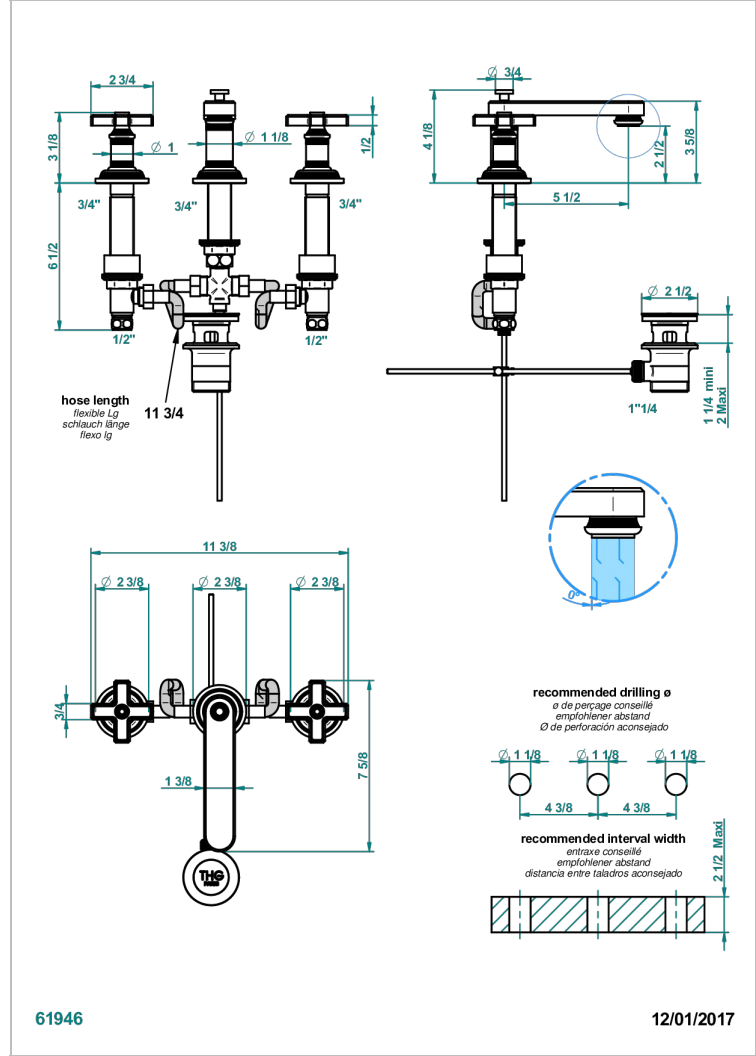

WEST COAST BLACK ONYX

U9E-151M

Rim mounted 3-hole basin mixer with waste for marble

THG[®]
PARIS

CHARACTERISTIC

- ACS : 18ACCLY393
- NF : NF EN 200 - IA - Chrome
- SVGW-SSIGE : 1901-6813

STANDARDS

AVAILABLE FINITIONS