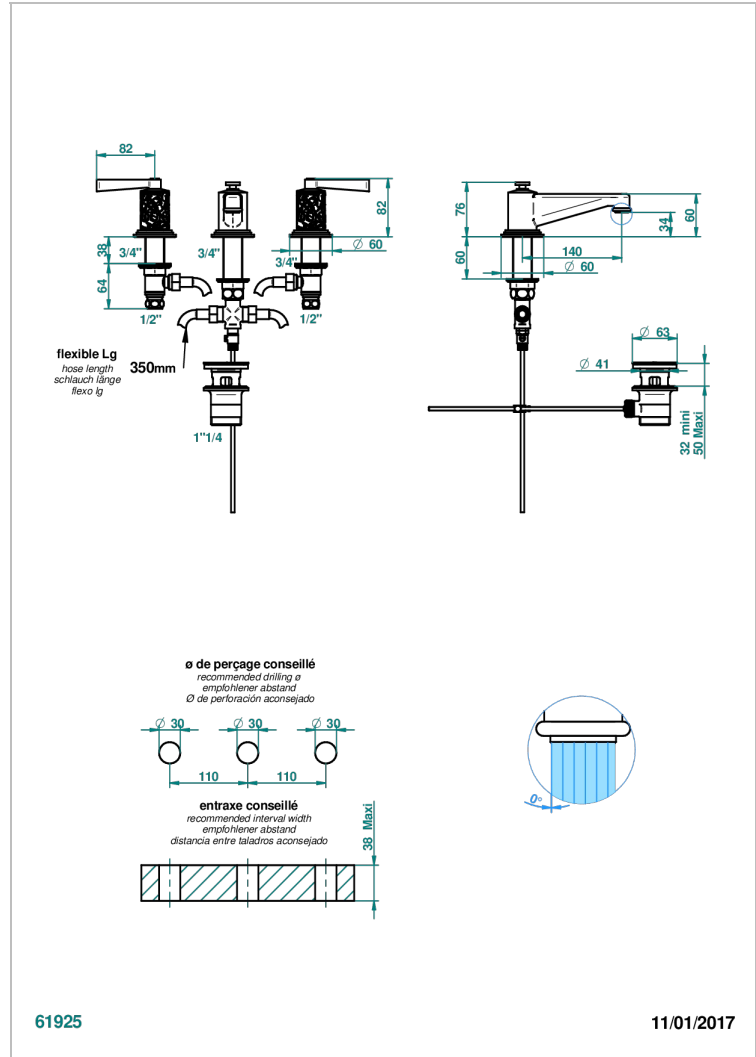

FROUFROU WITH LEVER

G2P-151/W

Rim mounted 3-hole basin mixer with waste - WRAS approved

CHARACTERISTIC

- WRAS : 2109366

STANDARDS

AVAILABLE FINITIONS

Antique nickel - H28
Black ceram - D30
Blush PVD - H62
Brass color PVD - H49
Brown bronze color PVD - F33
Gold color PVD - H52