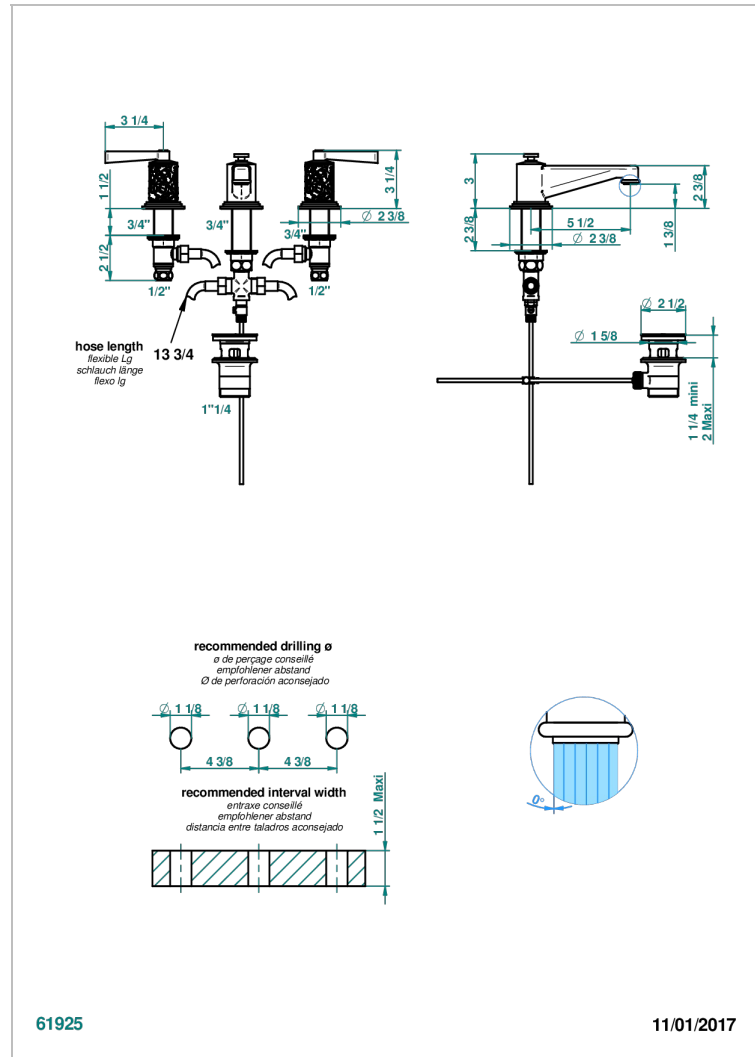

FROUFROU WITH LEVER

G2P-151/W

Rim mounted 3-hole basin mixer with waste - WRAS approved

CHARACTERISTIC

- WRAS : 2109366

STANDARDS

AVAILABLE FINITIONS

Antique nickel - H28
Black ceram - D30
Blush PVD - H62
Brass color PVD - H49
Brown bronze color PVD - F33
Gold color PVD - H52