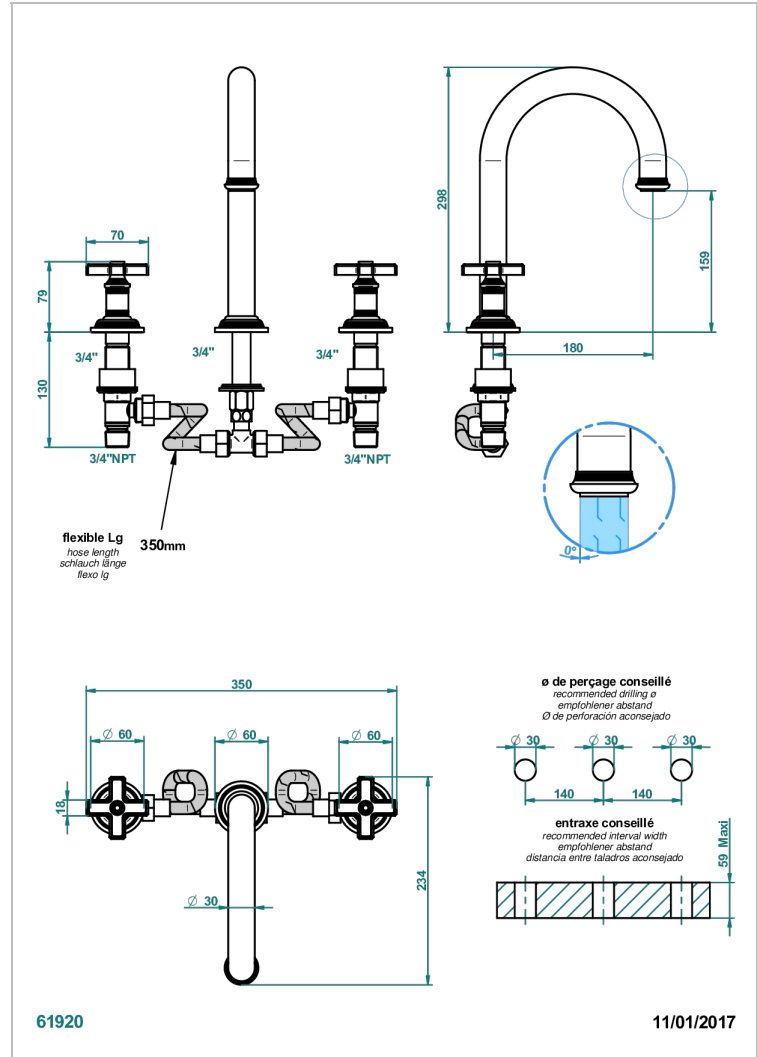

# WEST COAST WHITE ONYX

U9G-25SGHUS

Roman tub set, high spout with 3/4" valves

## CHARACTERISTIC

- West Coast White Onyx
- Roman tub set, high spout with 3/4" valves