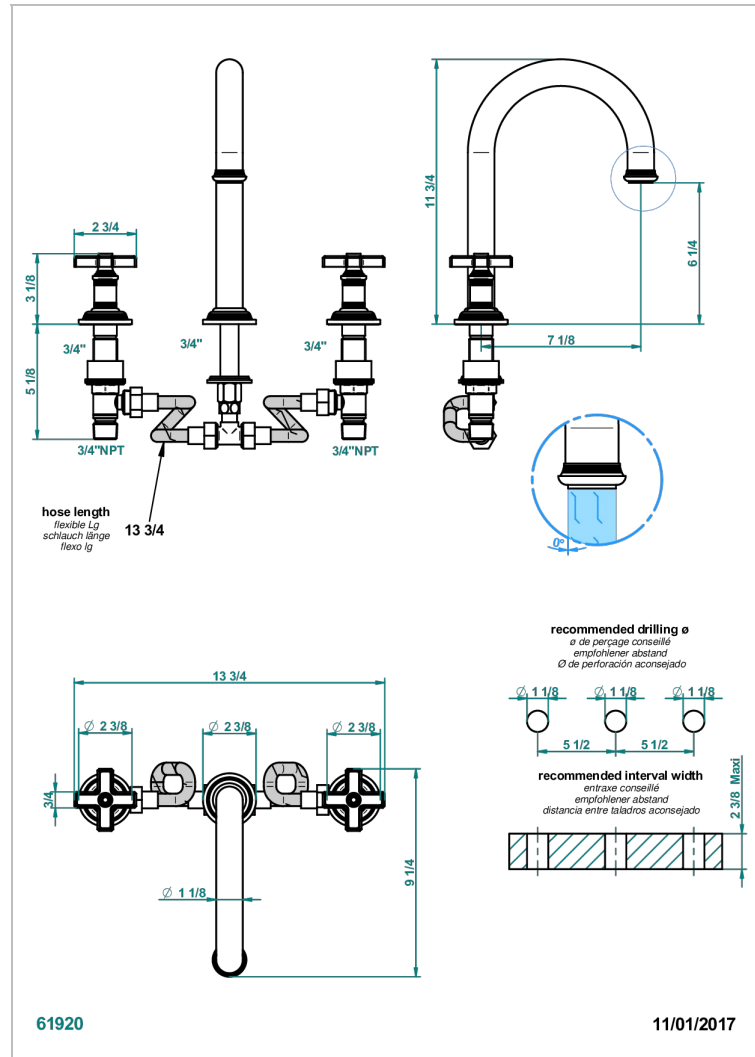

WEST COAST WHITE ONYX

U9G-25SGHUS

Roman tub set, high spout with 3/4" valves

CHARACTERISTIC

- West Coast White Onyx
- Roman tub set, high spout with 3/4" valves

AVAILABLE FINITIONS

Black ceram - D30
Blush PVD - H62
Brass color PVD - H49
Brown bronze color PVD - F33
Chrome polished - A02
Copper antique matt, coated - H07