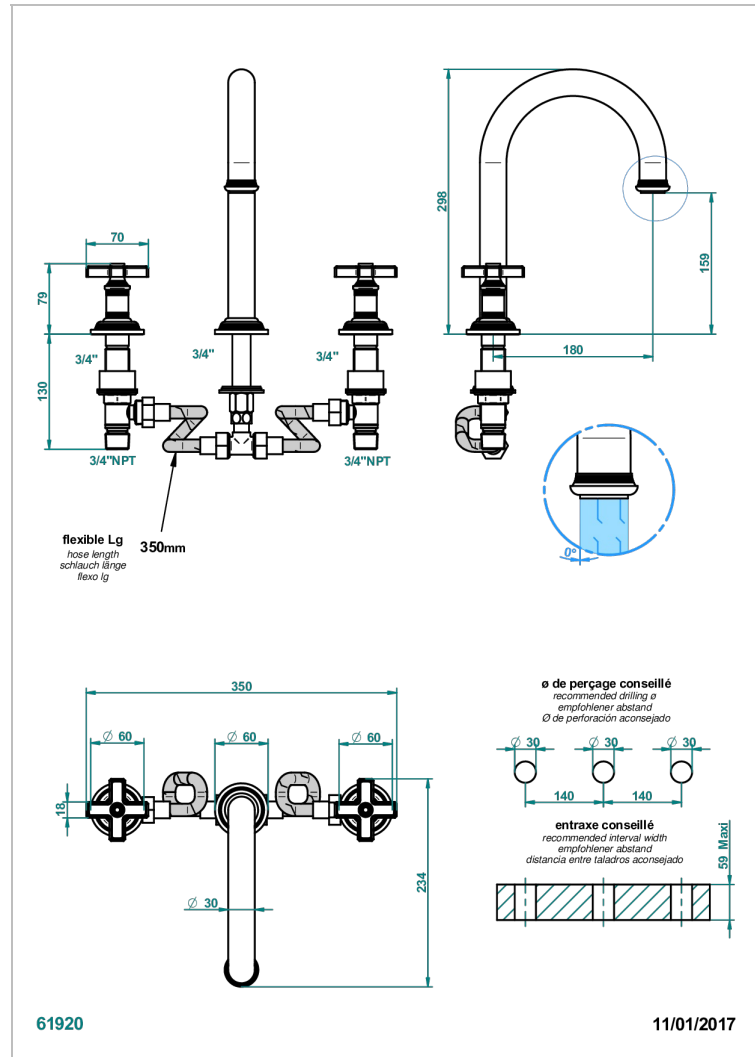

WEST COAST WHITE ONYX

U9G-25SGH

Rim mounted 3-hole bath mixer, super goliath high spout

CHARACTERISTIC

- West Coast White Onyx
- Rim mounted 3-hole bath mixer, super goliath high spout

AVAILABLE FINITIONS

Antique nickel - H28
Black ceram - D30
Blush PVD - H62
Brass color PVD - H49
Brown bronze color PVD - F33
Gold color PVD - H52