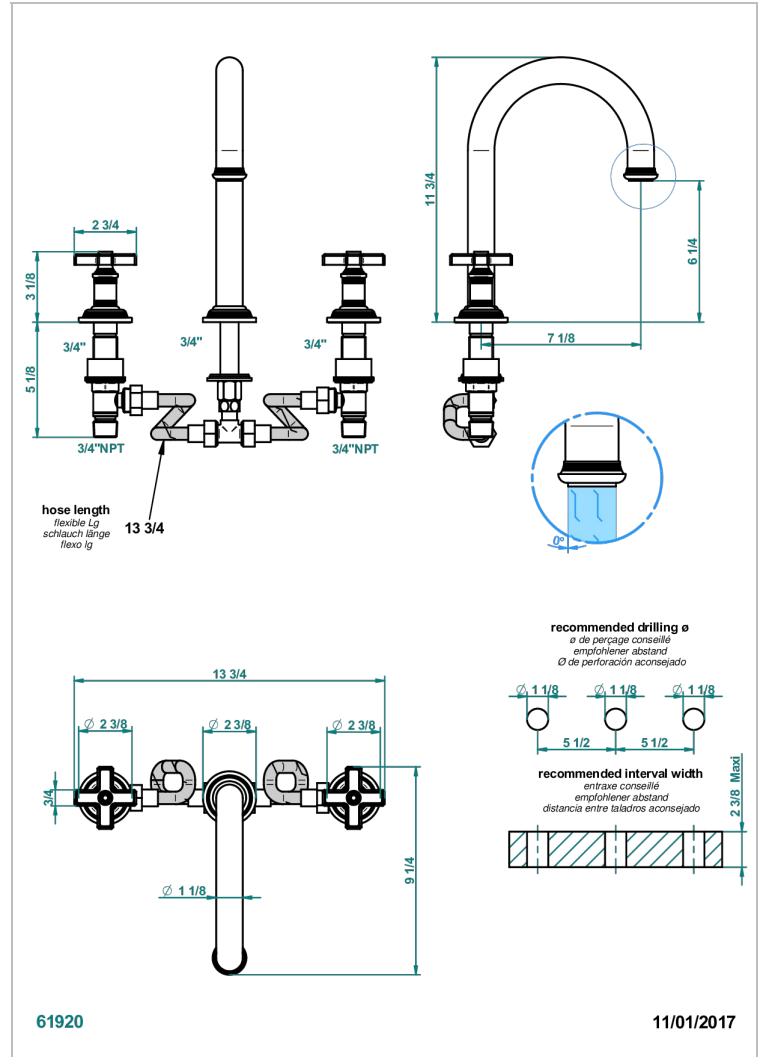

# WEST COAST WHITE ONYX

U9G-25SGH

Rim mounted 3-hole bath mixer, super goliath high spout

## CHARACTERISTIC

- West Coast White Onyx
- Rim mounted 3-hole bath mixer, super goliath high spout