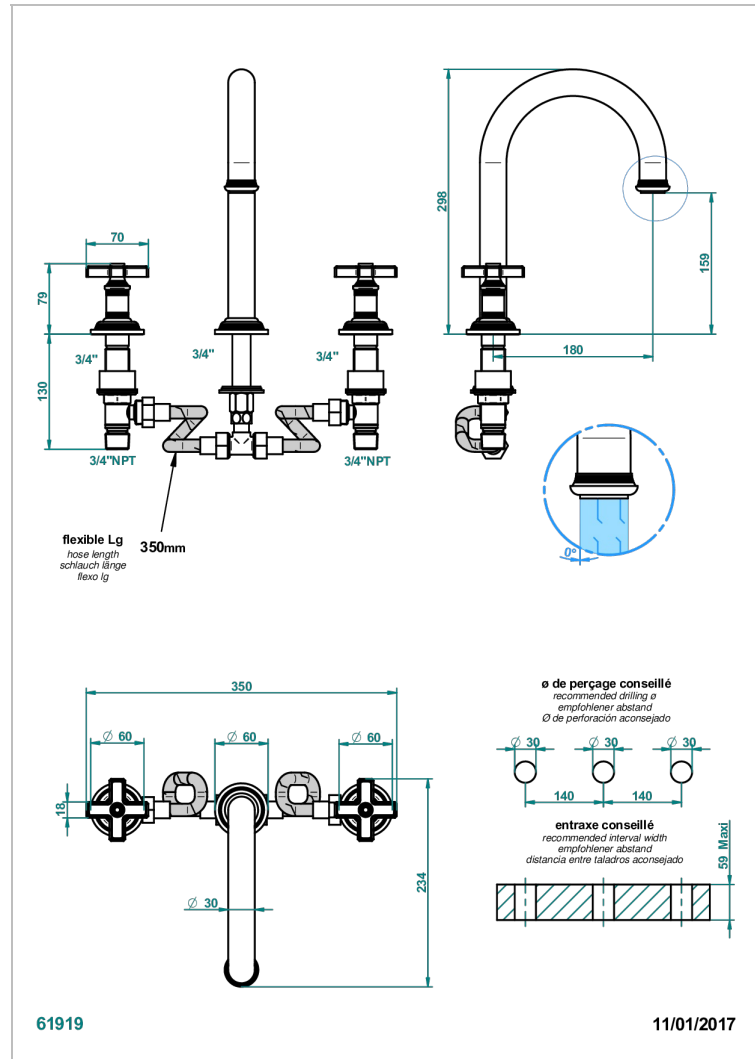

# WEST COAST BLACK ONYX

U9E-25SGHUS

Roman tub set, high spout with 3/4" valves

## CHARACTERISTIC

- West Coast Black Onyx
- Roman tub set, high spout with 3/4" valves