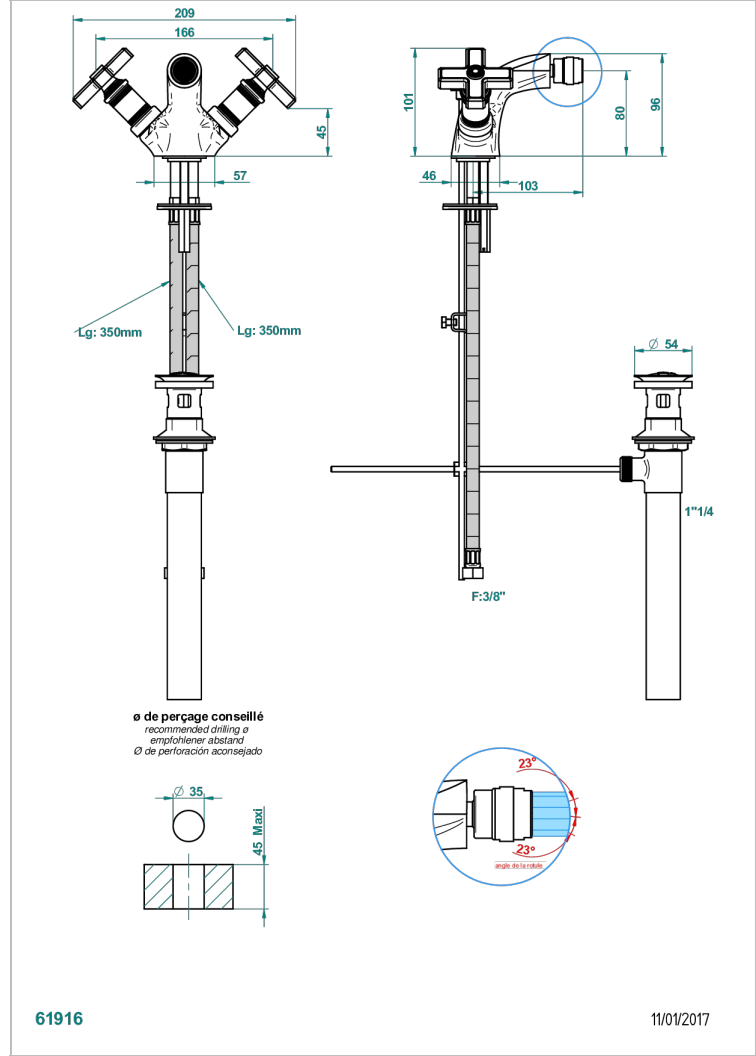

WEST COAST WHITE ONYX

U9G-3202/US

Single hole bidet faucet with drain

THG[®]
PARIS

61916

11/01/2017

CHARACTERISTIC

- ASME : ASME A112.18.1-2011/CSA B125.1-11