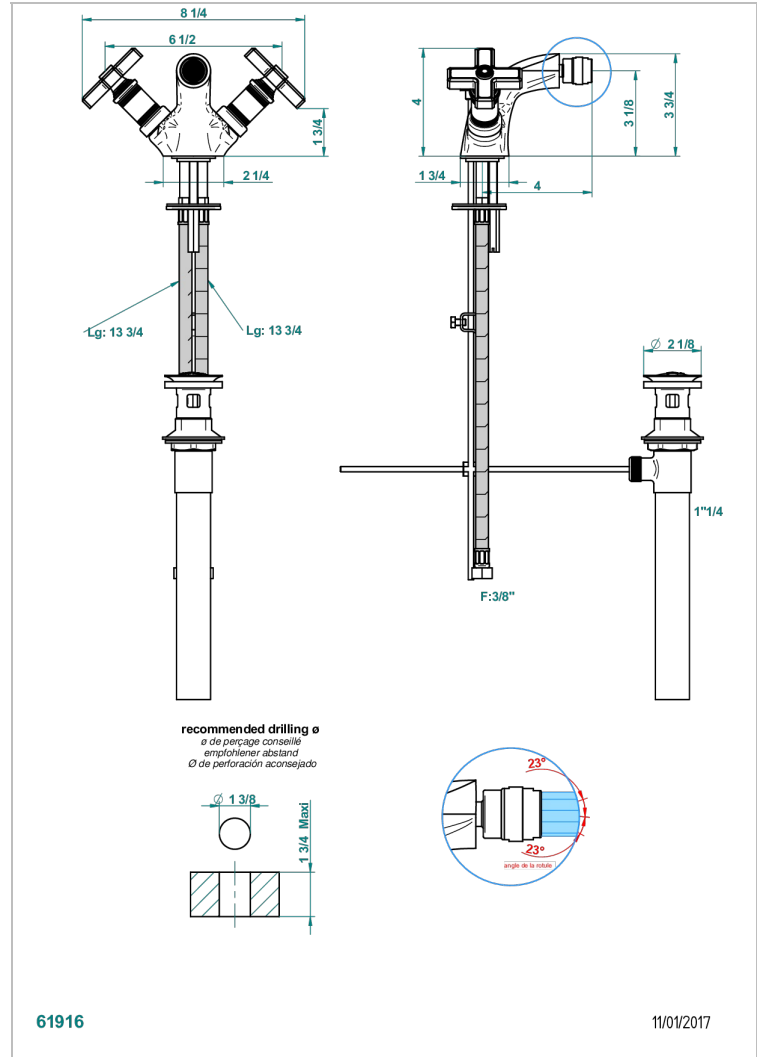

WEST COAST WHITE ONYX

U9G-3202/US

Single hole bidet faucet with drain

THG[®]
PARIS

CHARACTERISTIC

- ASME : ASME A112.18.1-2011/CSA B125.1-11

STANDARDS

AVAILABLE FINITIONS