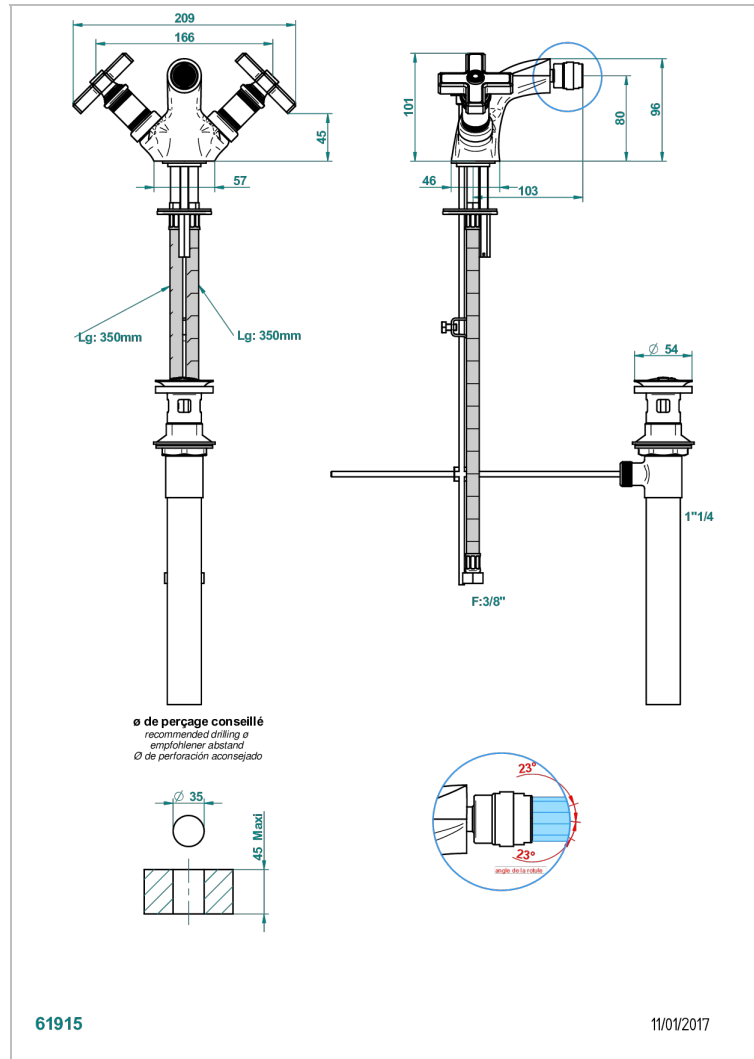

WEST COAST BLACK ONYX

U9E-3202/US

Single hole bidet faucet with drain

CHARACTERISTIC

- ASME : ASME A112.18.1-2011/CSA B125.1-11

STANDARDS

AVAILABLE FINITIONS

Black ceram - D30
Blush PVD - H62
Brass color PVD - H49
Brown bronze color PVD - F33
Chrome polished - A02
Copper antique matt, coated - H07