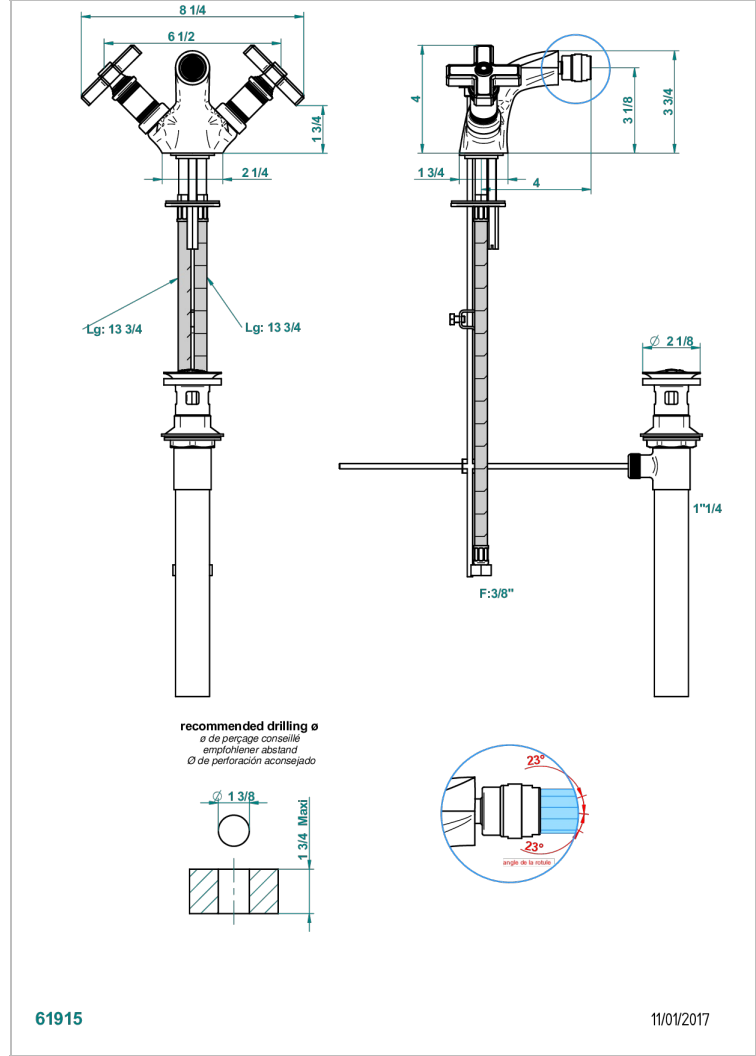

# WEST COAST BLACK ONYX

U9E-3202/US

Single hole, 2 handlebidet faucet with drain

THG<sup>®</sup>  
PARIS