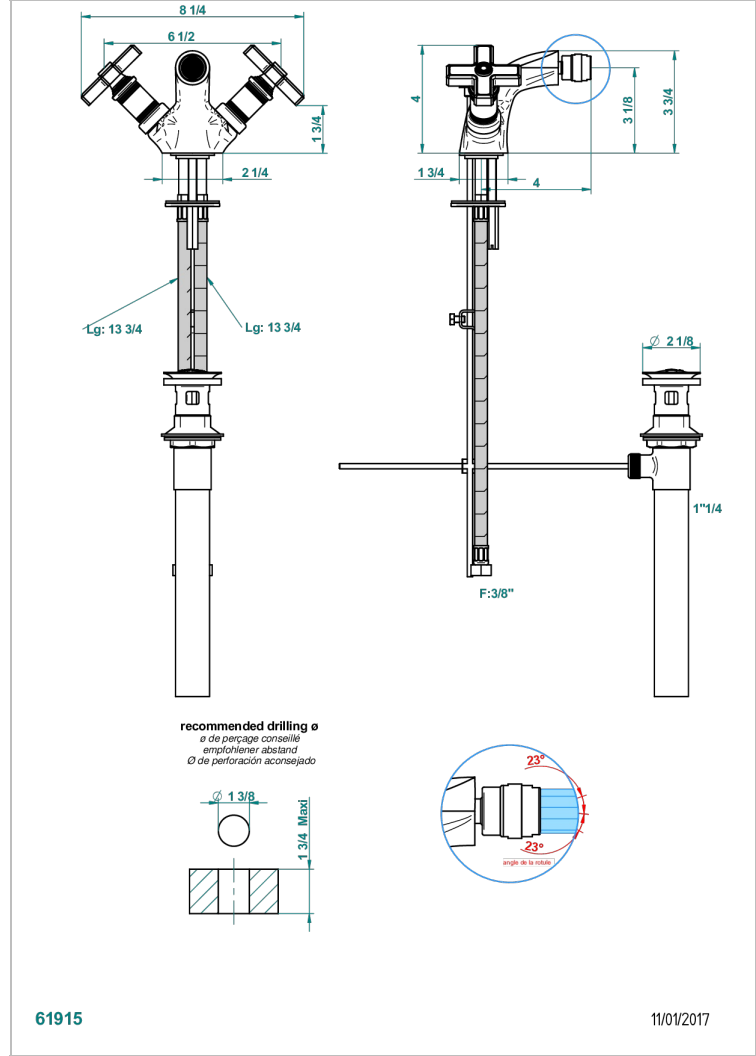

WEST COAST BLACK ONYX

U9E-3202/US

Single hole bidet faucet with drain

THG[®]
PARIS

CHARACTERISTIC

- ASME : ASME A112.18.1-2011/CSA B125.1-11

STANDARDS

AVAILABLE FINITIONS