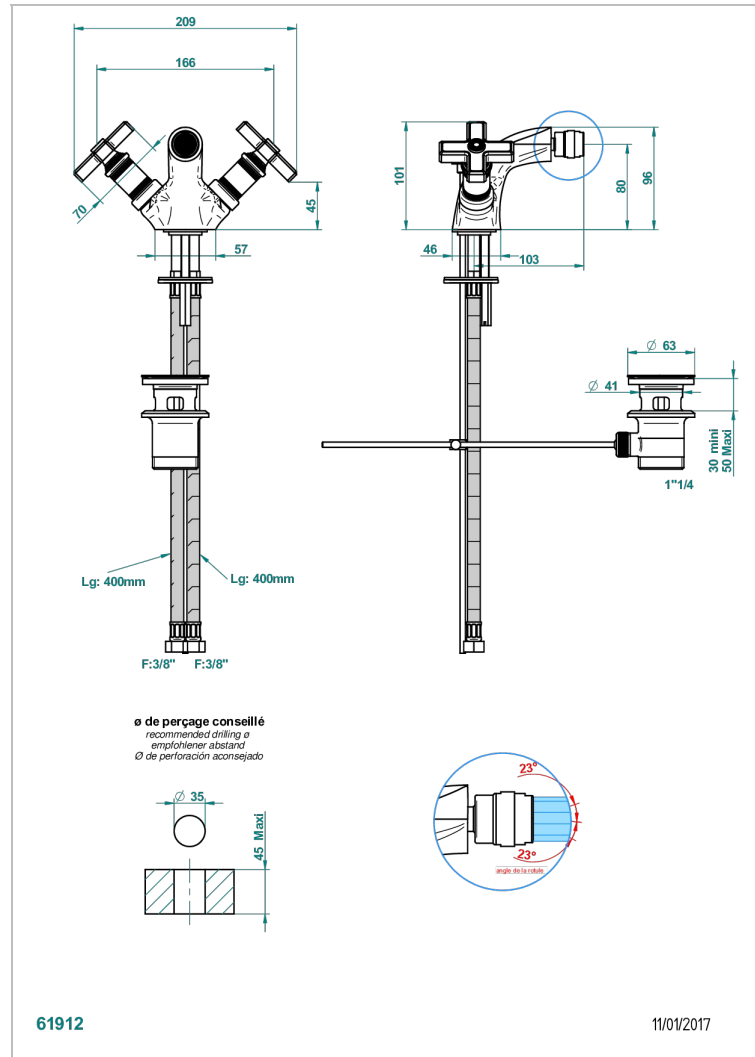

# WEST COAST BLACK ONYX

U9E-3202

1-hole bidet mixer with swivel jet handshower with waste

## CHARACTERISTIC

- ACS : 17ACCLY613
- NF : NF EN 200 - IA - Chrome