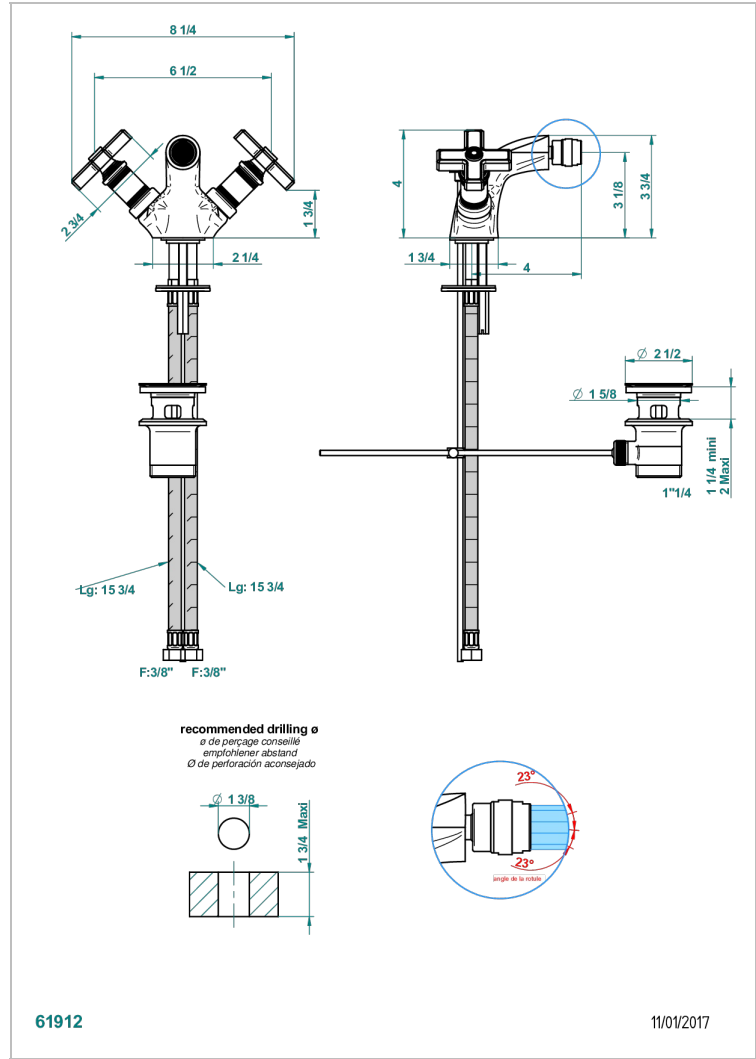

WEST COAST BLACK ONYX

U9E-3202

1-hole bidet mixer with swivel jet handshower with waste

CHARACTERISTIC

- ACS : 17ACCLY613
- NF : NF EN 200 - IA - Chrome

STANDARDS

AVAILABLE FINITIONS

Antique nickel - H28
Black ceram - D30
Blush PVD - H62
Brass color PVD - H49
Brown bronze color PVD - F33
Gold color PVD - H52