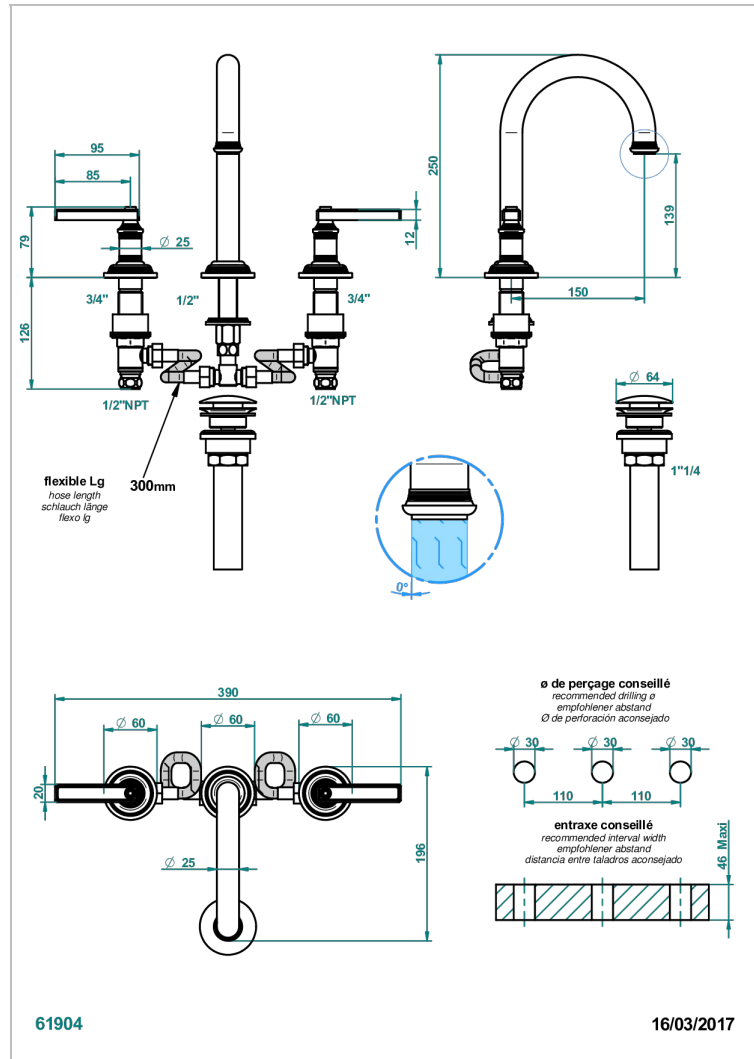

WEST COAST BLACK ONYX WITH LEVER

U9F-152/US

Rim mounted 3-hole basin mixer with waste, high spout

CARACTERÍSTICAS

- West Coast Black Onyx with lever
- Rim mounted 3-hole basin mixer with waste, high spout

Pvd marrón bronce mate - F34
Pvd umber - H66
Pvd umber mate - H67