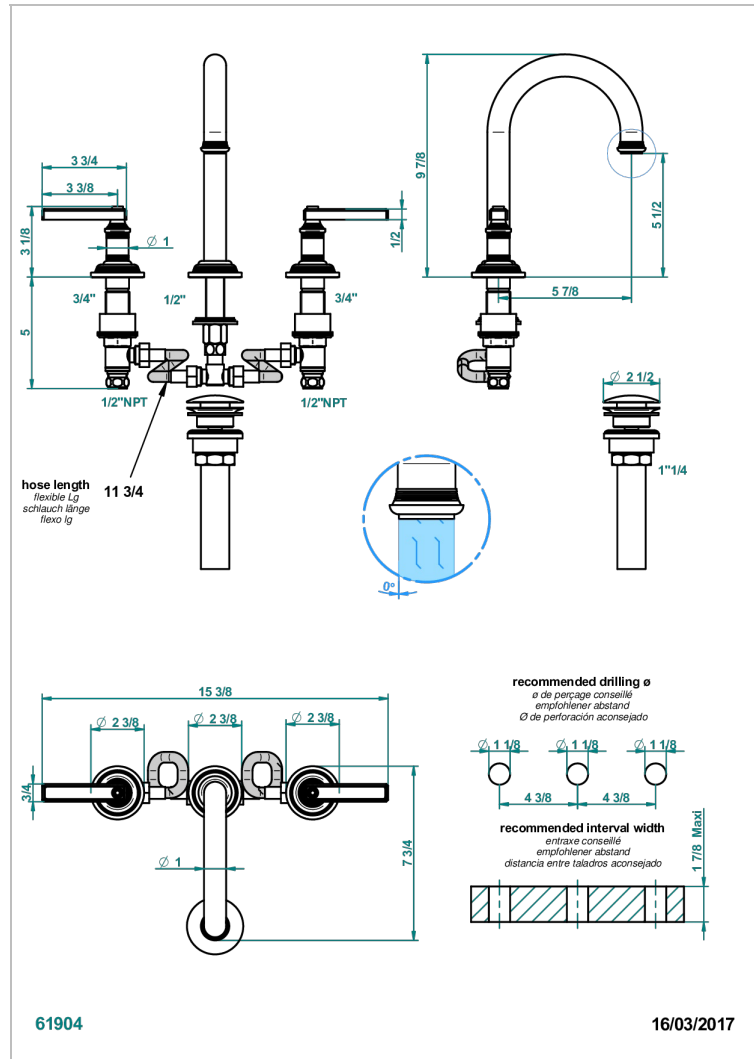

# WEST COAST BLACK ONYX WITH LEVER

U9F-152/US

Rim mounted 3-hole basin mixer with waste, high spout

## CARACTERÍSTICAS

- West Coast Black Onyx with lever
- Rim mounted 3-hole basin mixer with waste, high spout