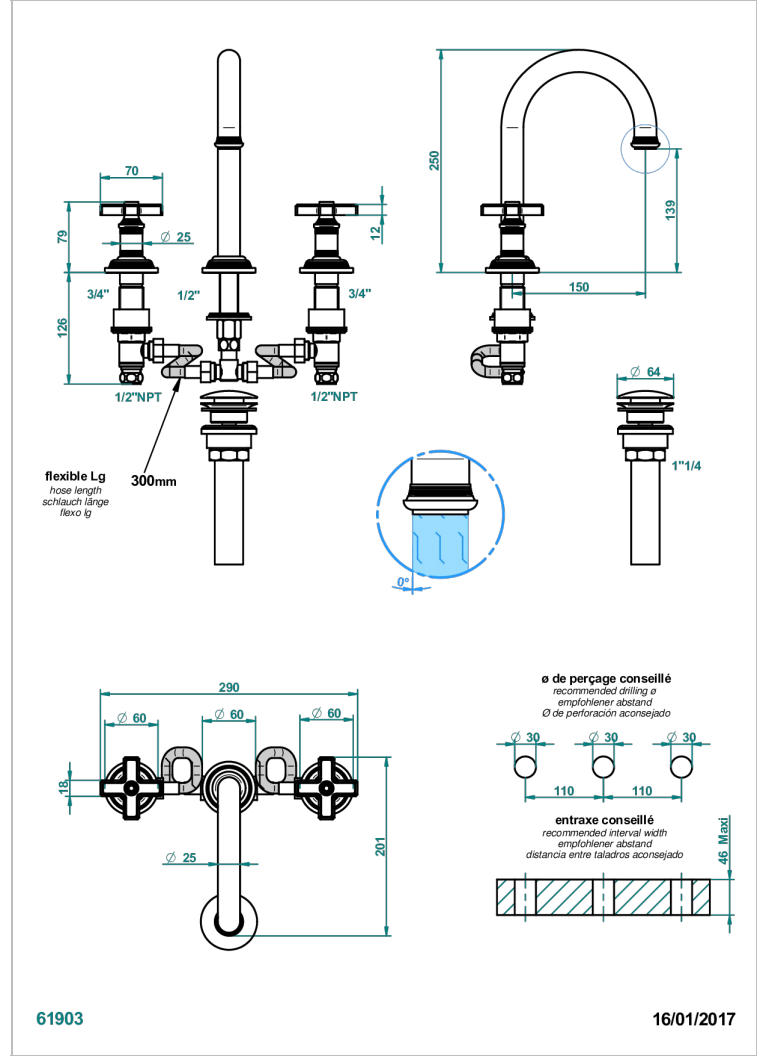

WEST COAST BLACK ONYX

U9E-152/US

Rim mounted 3-hole basin mixer with waste, high spout

THG[®]
PARIS

CARACTERÍSTICAS

- West Coast Black Onyx
- Rim mounted 3-hole basin mixer with waste, high spout

ACABADOS DISPONIBLES