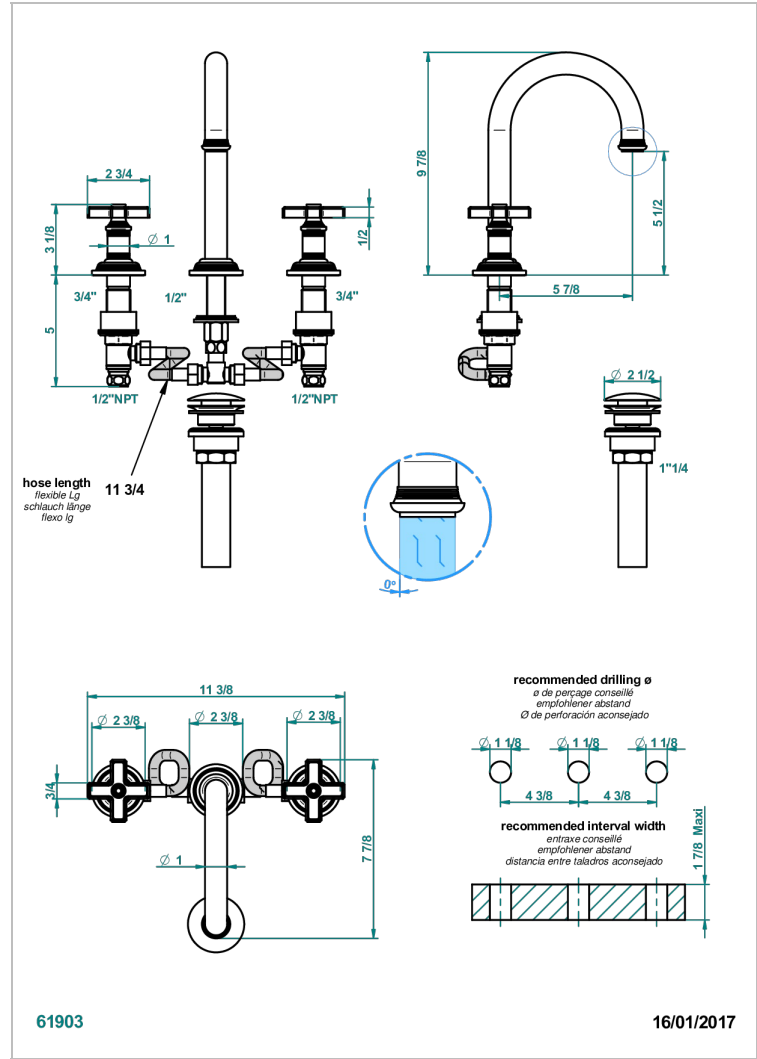

# WEST COAST BLACK ONYX

U9E-152/US

Rim mounted 3-hole basin mixer with waste, high spout

THG<sup>®</sup>  
PARIS

## CARACTERÍSTICAS

- West Coast Black Onyx
- Rim mounted 3-hole basin mixer with waste, high spout