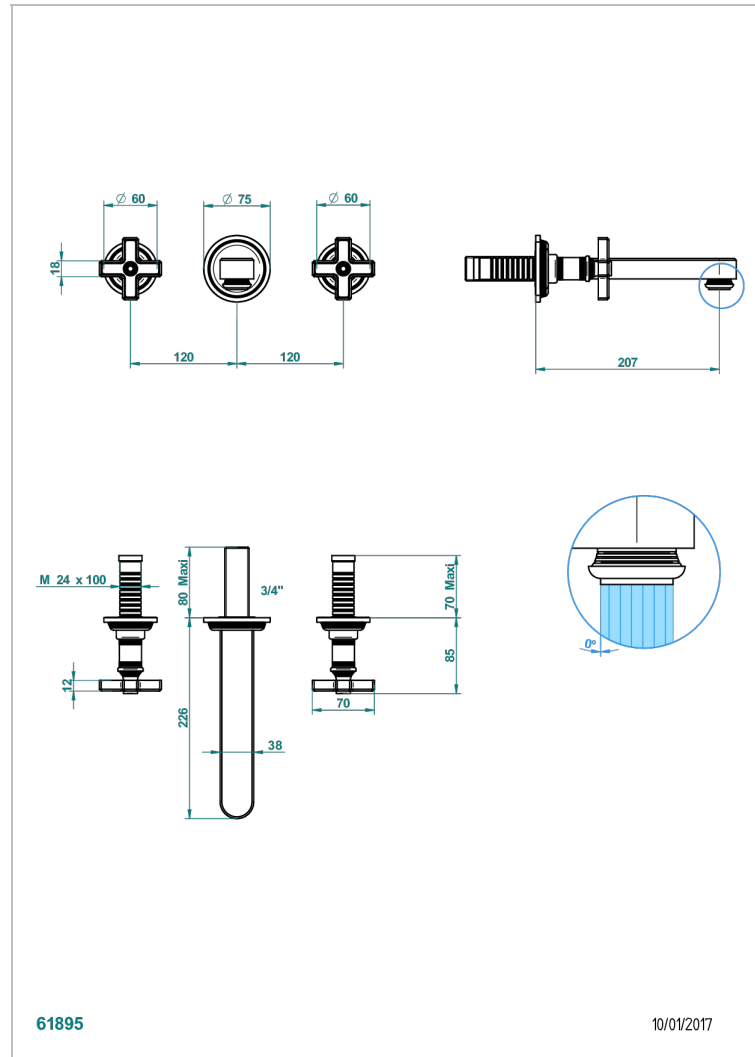

WEST COAST WHITE ONYX

U9G-41SGB

Trim for wall mounted 3-hole bath set only

THG[®]
PARIS

CHARACTERISTIC

- West Coast White Onyx
- Trim for wall mounted 3-hole bath set only

RELATED SKU'S

- Ref. G00-40AM/US Rough parts for wall set (one counter clockwise and one clockwise cartridges)