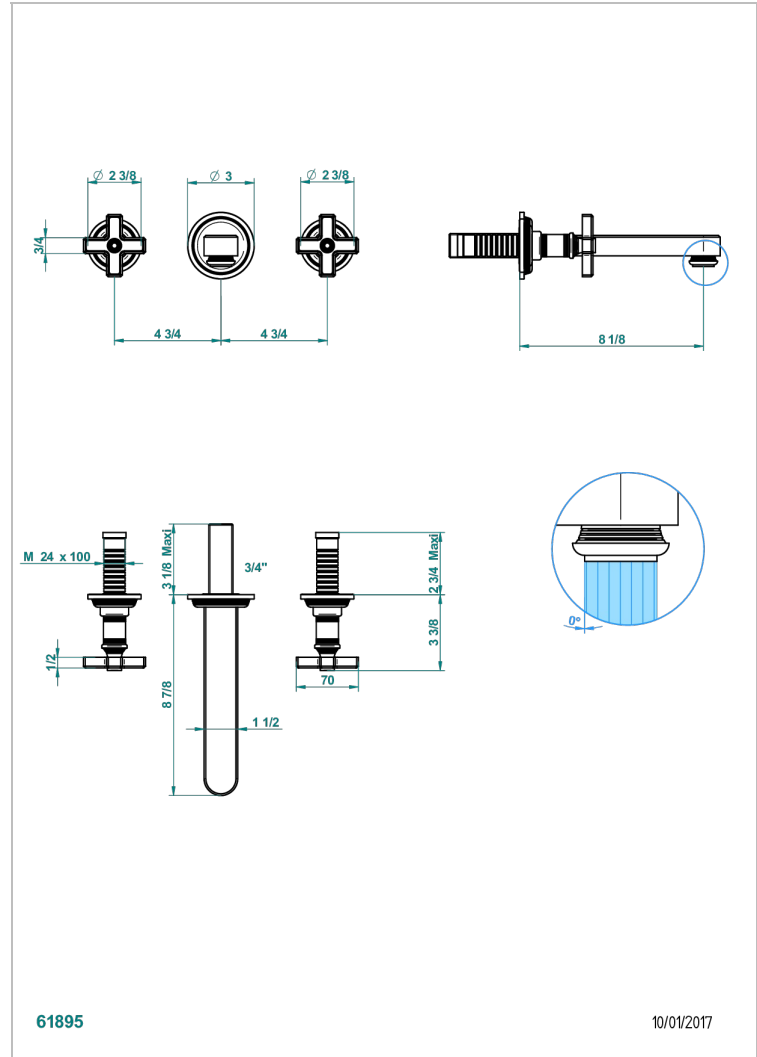

WEST COAST WHITE ONYX

U9G-41SGB

Trim for wall mounted 3-hole bath set only

THG[®]
PARIS

CHARACTERISTIC

- West Coast White Onyx
- Trim for wall mounted 3-hole bath set only

RELATED SKU'S

- Ref. G00-40AM/US Rough parts for wall set (one counter clockwise and one clockwise cartridges)