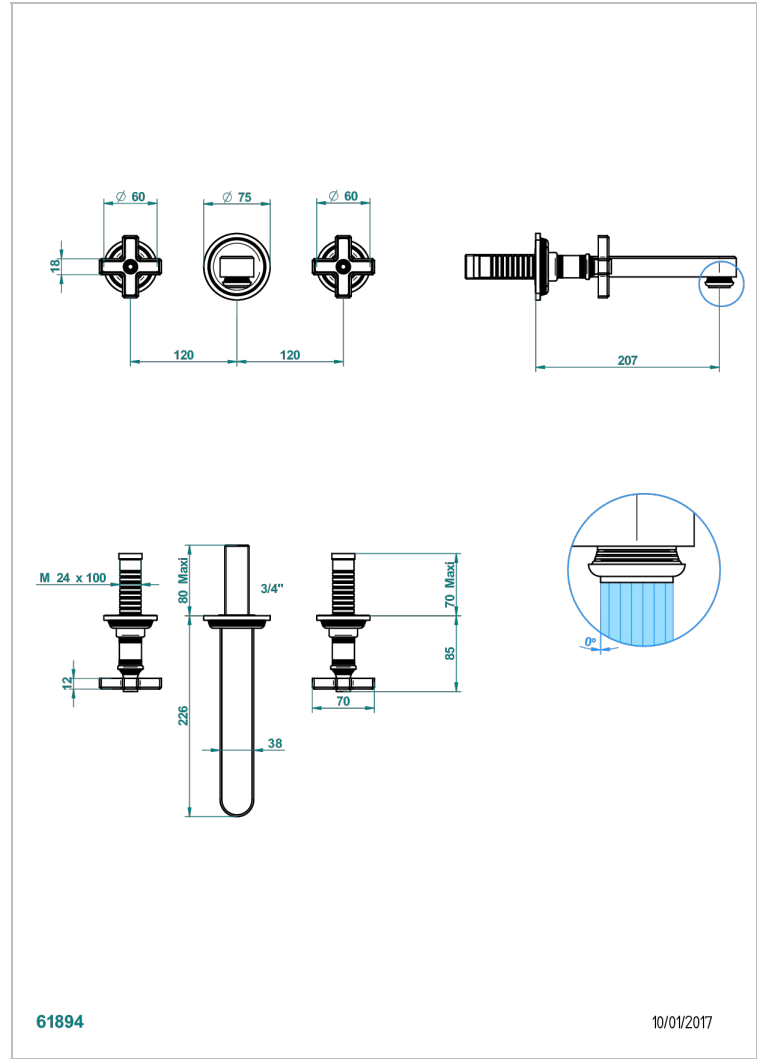

# WEST COAST BLACK ONYX

U9E-41SGB

Trim for wall mounted 3-hole bath set only

THG<sup>®</sup>  
PARIS

## CHARACTERISTIC

- West Coast Black Onyx
- Trim for wall mounted 3-hole bath set only

## RELATED SKU'S

- Ref. G00-40AM/US Rough parts for wall set (one counter clockwise and one clockwise cartridges)