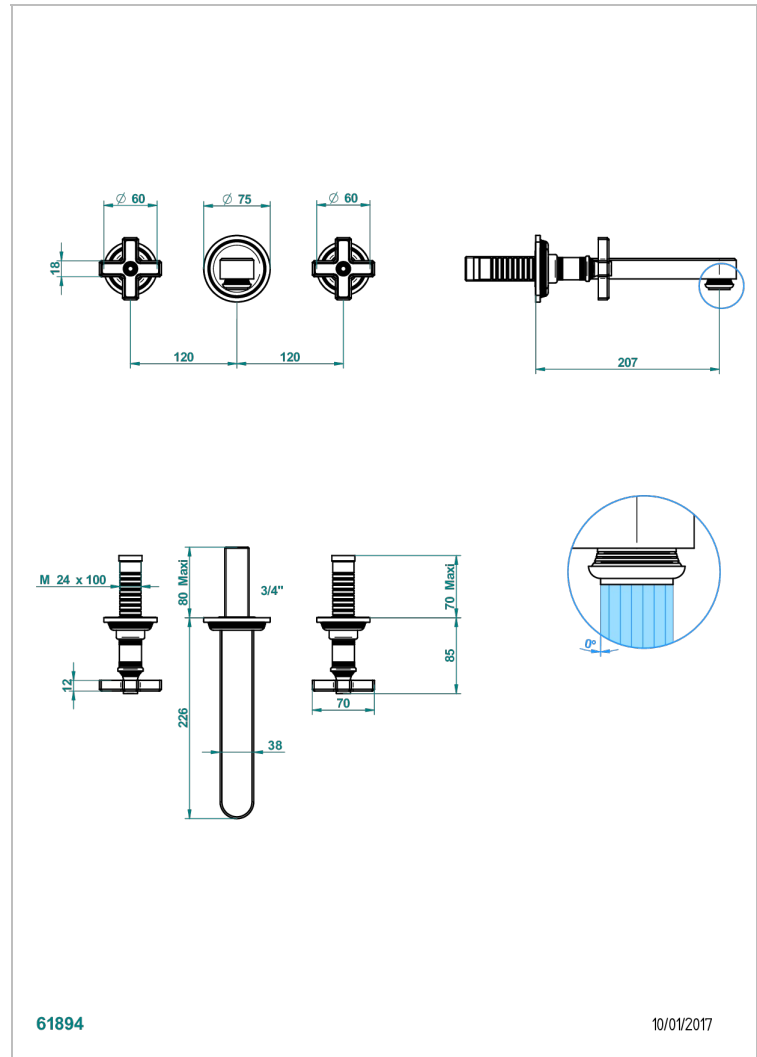

WEST COAST BLACK ONYX

U9E-41SGB

Trim only for wall mounted 3-hole bath mixer

THG[®]
PARIS

CHARACTERISTIC

- West Coast Black Onyx
- Trim only for wall mounted 3-hole bath mixer

RELATED SKU'S

- Ref. G00-40AC Rough parts for wall mounted 3 hole mixer, cross handle version
- Ref. G00-40AM Rough parts for wall mounted 3 hole mixer, lever handle version