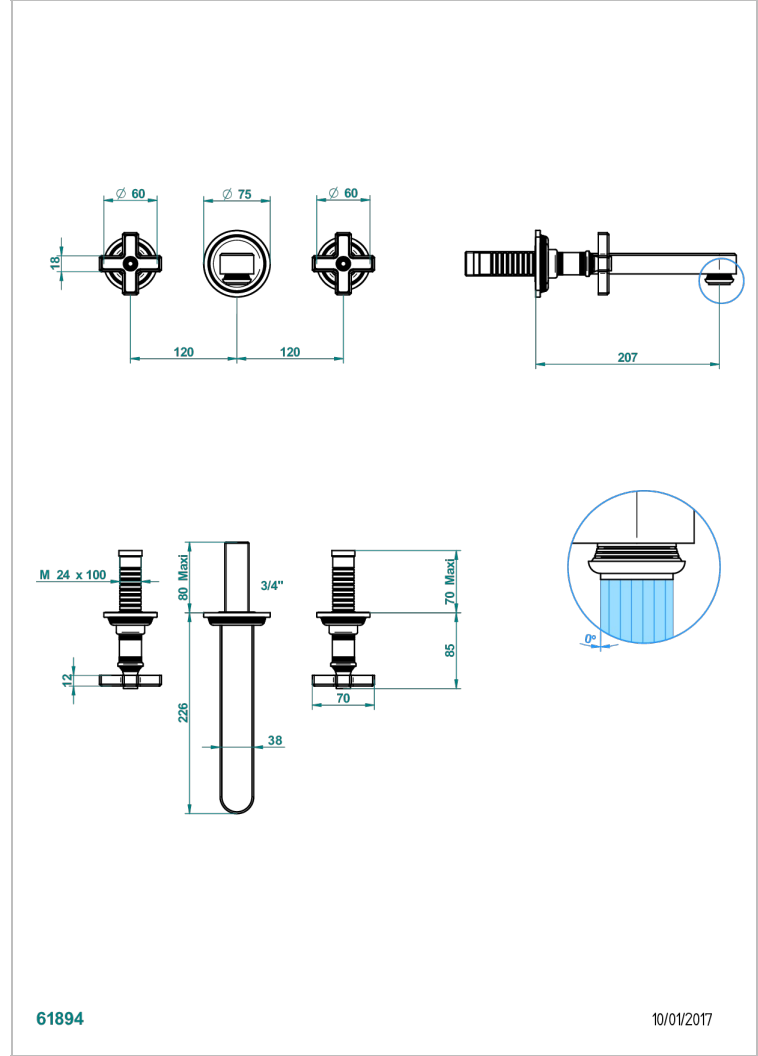

WEST COAST BLACK ONYX

U9E-41SGB

Trim only for wall mounted 3-hole bath mixer

THG[®]
PARIS

CARACTERÍSTICAS

- West Coast Black Onyx
- Trim only for wall mounted 3-hole bath mixer

PRODUCTOS RELACIONADOS

- Ref. G00-40AC Rough parts for wall mounted 3 hole mixer, cross handle version
- Ref. G00-40AM Rough parts for wall mounted 3 hole mixer, lever handle version