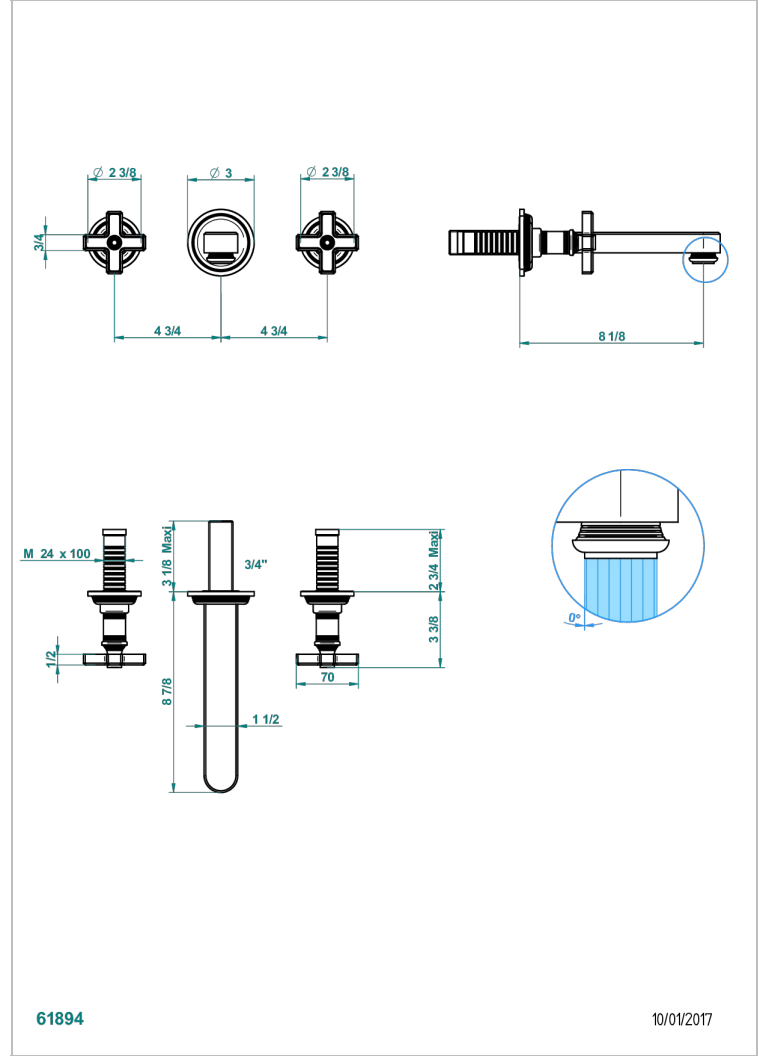

WEST COAST BLACK ONYX

U9E-41SGB

Trim only for wall mounted 3-hole bath mixer

THG[®]
PARIS

CARACTERÍSTICAS

- West Coast Black Onyx
- Trim only for wall mounted 3-hole bath mixer

PRODUCTOS RELACIONADOS

- Ref. G00-40AC Rough parts for wall mounted 3 hole mixer, cross handle version
- Ref. G00-40AM Rough parts for wall mounted 3 hole mixer, lever handle version