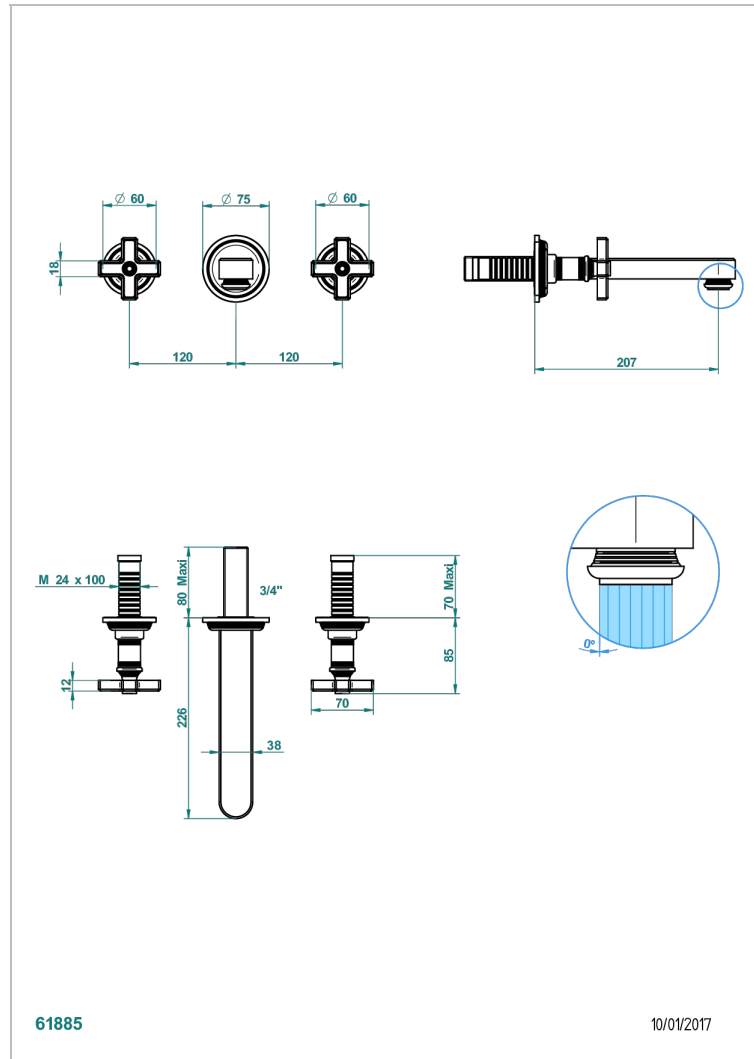

WEST COAST WHITE ONYX

U9G-40SGBUS

Trim only for wall mounted 3 holes basin mixer

THG[®]
PARIS

CARACTERÍSTICAS

- West Coast White Onyx
- Trim only for wall mounted 3 holes basin mixer

PRODUCTOS RELACIONADOS

- Ref. G00-40AM/US Partie à encastrier pour mélangeur mural - version manettes- standard américain