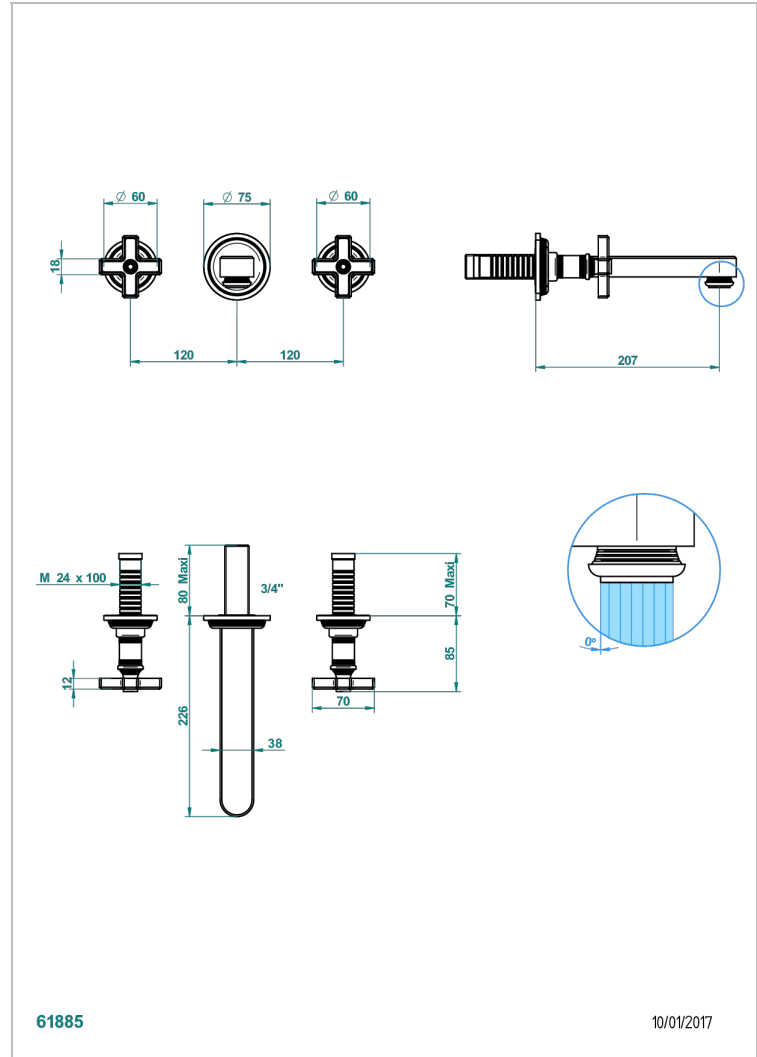

WEST COAST WHITE ONYX

U9G-40SGB

Trim only for wall mounted 3-hole basin mixer

THG[®]
PARIS

CARACTERÍSTICAS

- West Coast White Onyx
- Trim only for wall mounted 3-hole basin mixer

PRODUCTOS RELACIONADOS

- Ref. G00-40AC Rough parts for wall mounted 3 hole mixer, cross handle version
- Ref. G00-40AM Rough parts for wall mounted 3 hole mixer, lever handle version