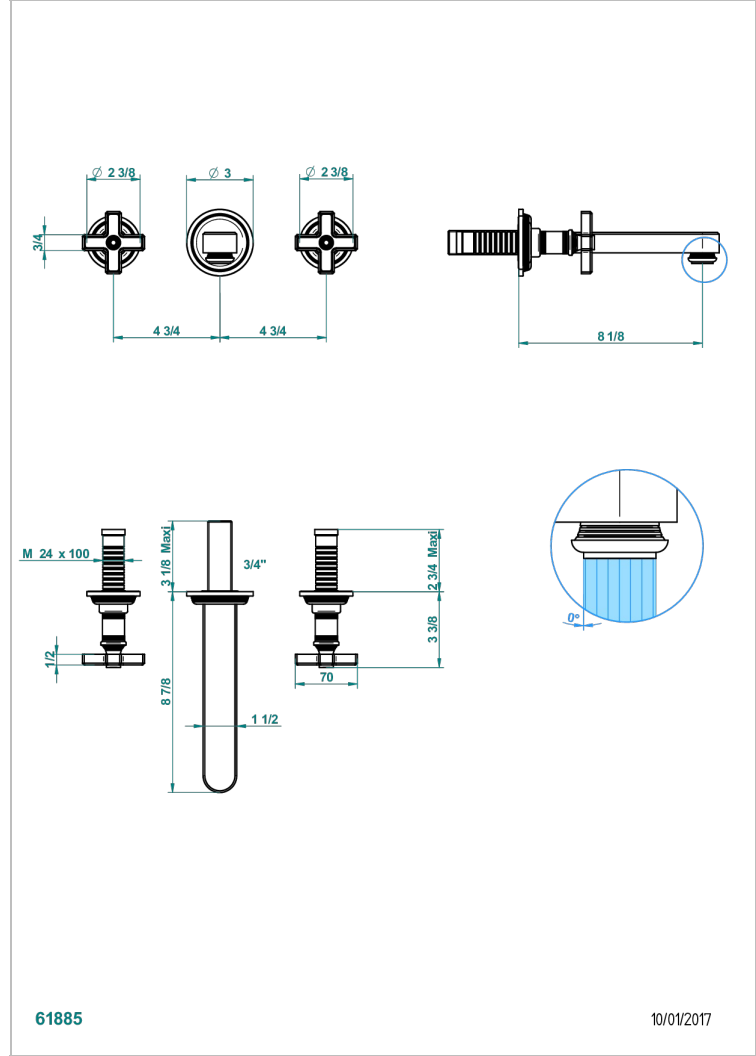

WEST COAST WHITE ONYX

U9G-40SGB

Trim only for wall mounted 3-hole basin mixer

THG[®]
PARIS

CARACTERÍSTICAS

- West Coast White Onyx
- Trim only for wall mounted 3-hole basin mixer

PRODUCTOS RELACIONADOS

- Ref. G00-40AC Rough parts for wall mounted 3 hole mixer, cross handle version
- Ref. G00-40AM Rough parts for wall mounted 3 hole mixer, lever handle version