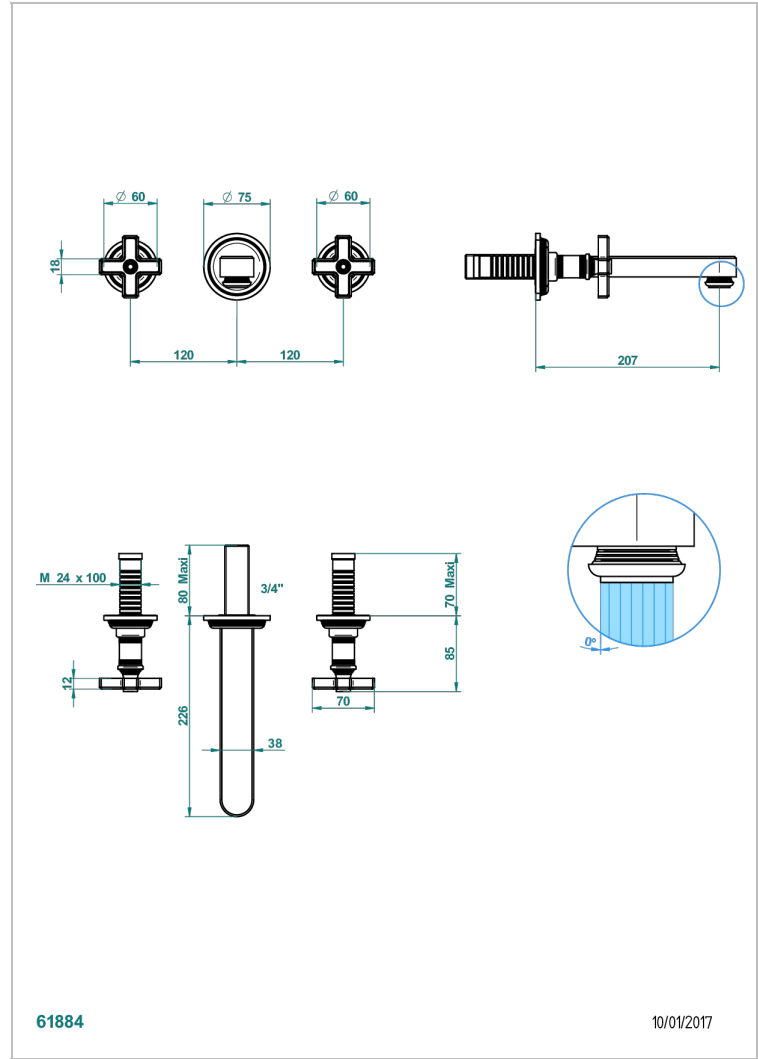

WEST COAST BLACK ONYX

U9E-40SGBUS

Trim only for wall mounted 3 holes basin mixer

THG[®]
PARIS

CARACTERÍSTICAS

- West Coast Black Onyx
- Trim only for wall mounted 3 holes basin mixer

PRODUCTOS RELACIONADOS

- Ref. G00-40AM/US Partie à encastrier pour mélangeur mural - version manettes- standard américain