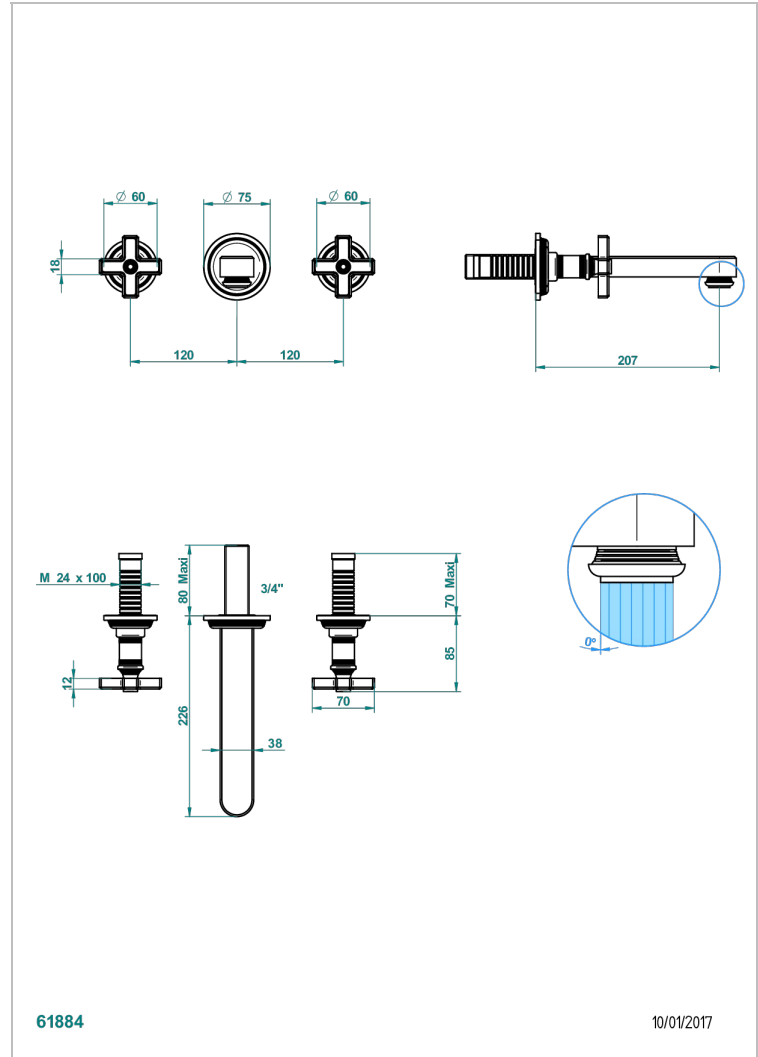

# WEST COAST BLACK ONYX

U9E-40SGB

Trim only for wall mounted 3-hole basin mixer

THG<sup>®</sup>  
PARIS

61884

10/01/2017

## CARACTERÍSTICAS

- West Coast Black Onyx
- Trim only for wall mounted 3-hole basin mixer

## PRODUCTOS RELACIONADOS

- Ref. G00-40AC Rough parts for wall mounted 3 hole mixer, cross handle version
- Ref. G00-40AM Rough parts for wall mounted 3 hole mixer, lever handle version