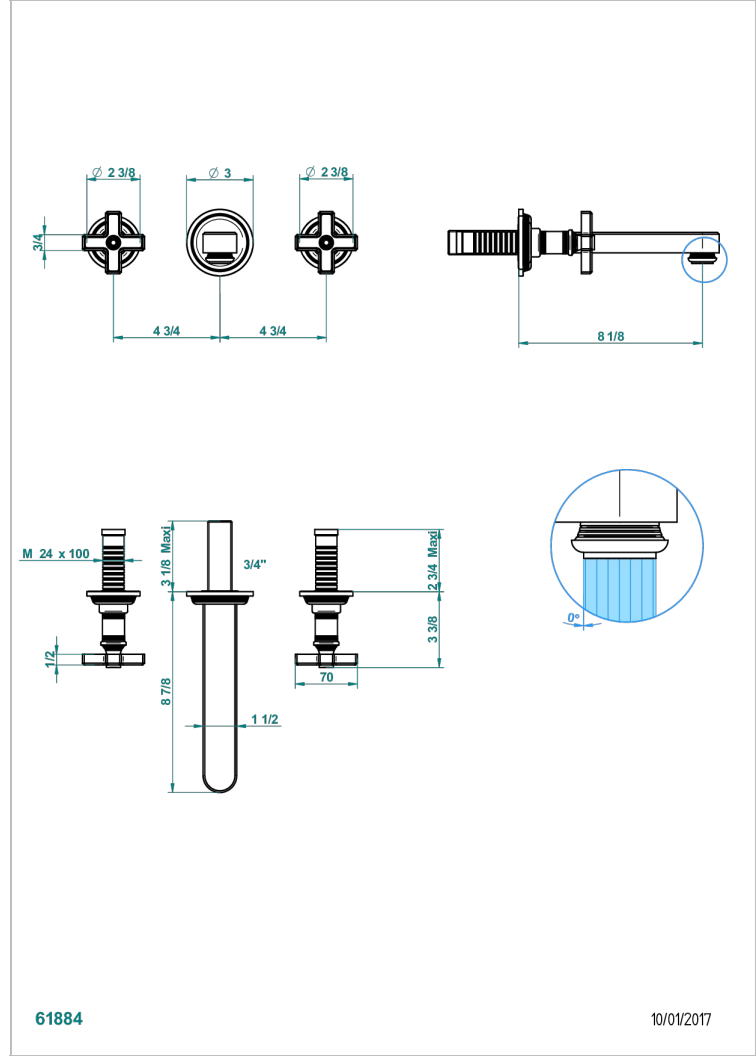

# WEST COAST BLACK ONYX

U9E-40SGB

Trim only for wall mounted 3-hole basin mixer

THG<sup>®</sup>  
PARIS

61884

10/01/2017

## CARACTERÍSTICAS

- West Coast Black Onyx
- Trim only for wall mounted 3-hole basin mixer

## PRODUCTOS RELACIONADOS

- Ref. G00-40AC Rough parts for wall mounted 3 hole mixer, cross handle version
- Ref. G00-40AM Rough parts for wall mounted 3 hole mixer, lever handle version