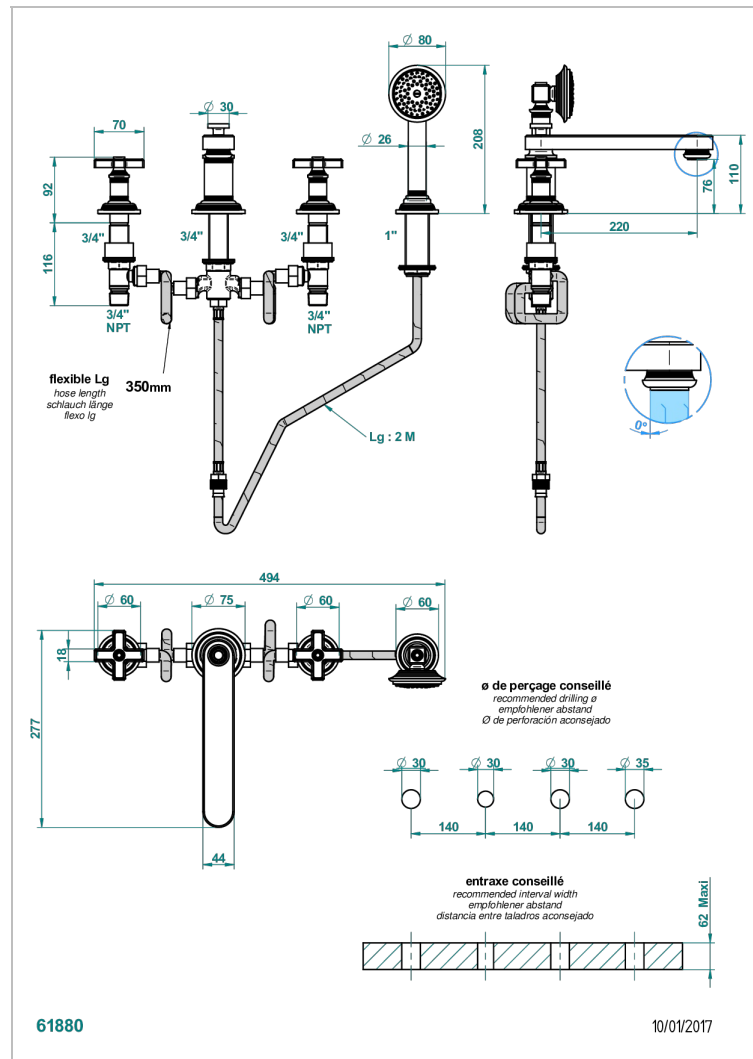

# WEST COAST BLACK ONYX

U9E-112BSGBBUS

THG  
PARIS

Roman tub set with low diverter spout and handshower, 3/4" valves

## CHARACTERISTIC

- West Coast Black Onyx
- Roman tub set with low diverter spout and handshower, 3/4" valves