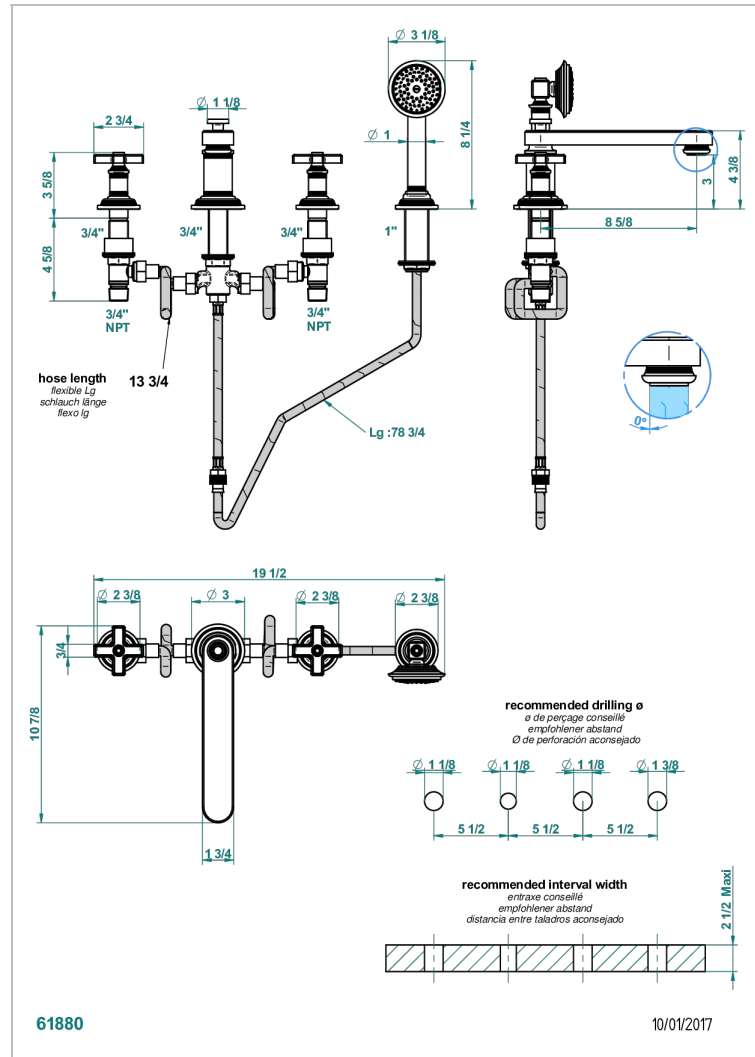

# WEST COAST BLACK ONYX

U9E-112BSGBBUS

THG<sup>®</sup>  
PARIS

Roman tub set with low diverter spout and handshower, 3/4" valves

## CHARACTERISTIC

- West Coast Black Onyx
- Roman tub set with low diverter spout and handshower, 3/4" valves