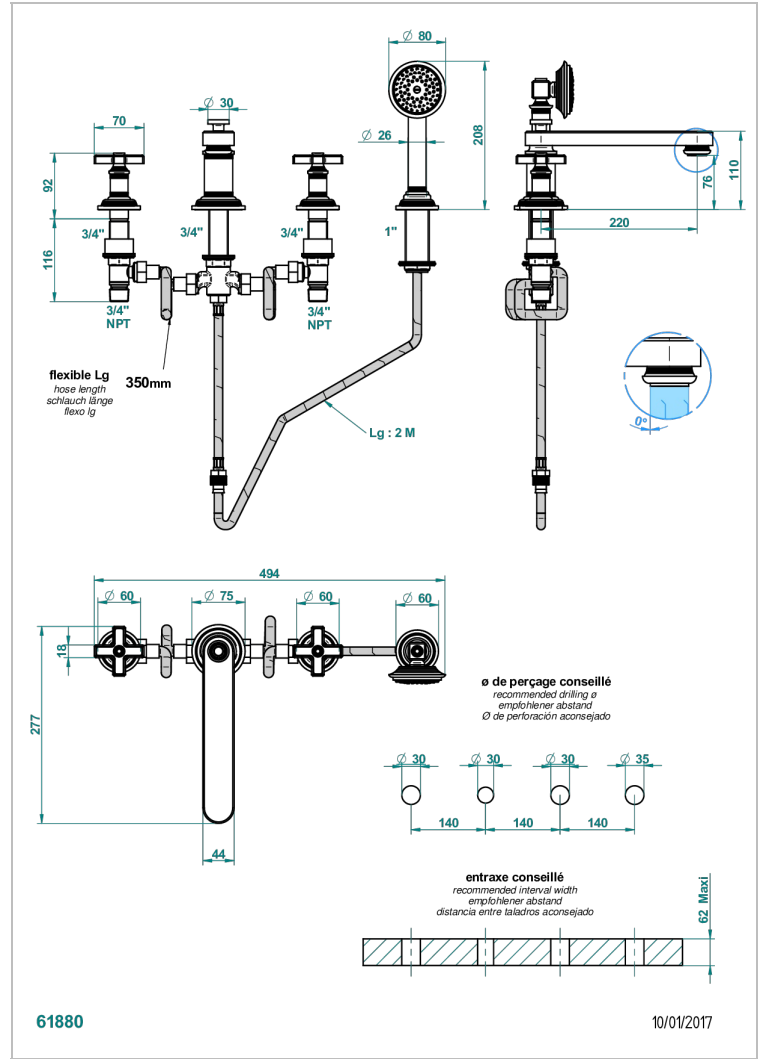

# WEST COAST BLACK ONYX

U9E-112BSGGB

Rim mounted 4 hole bath/shower mixer, diverter to low super goliath spout

## CHARACTERISTIC

- ACS : 18ACCLY473