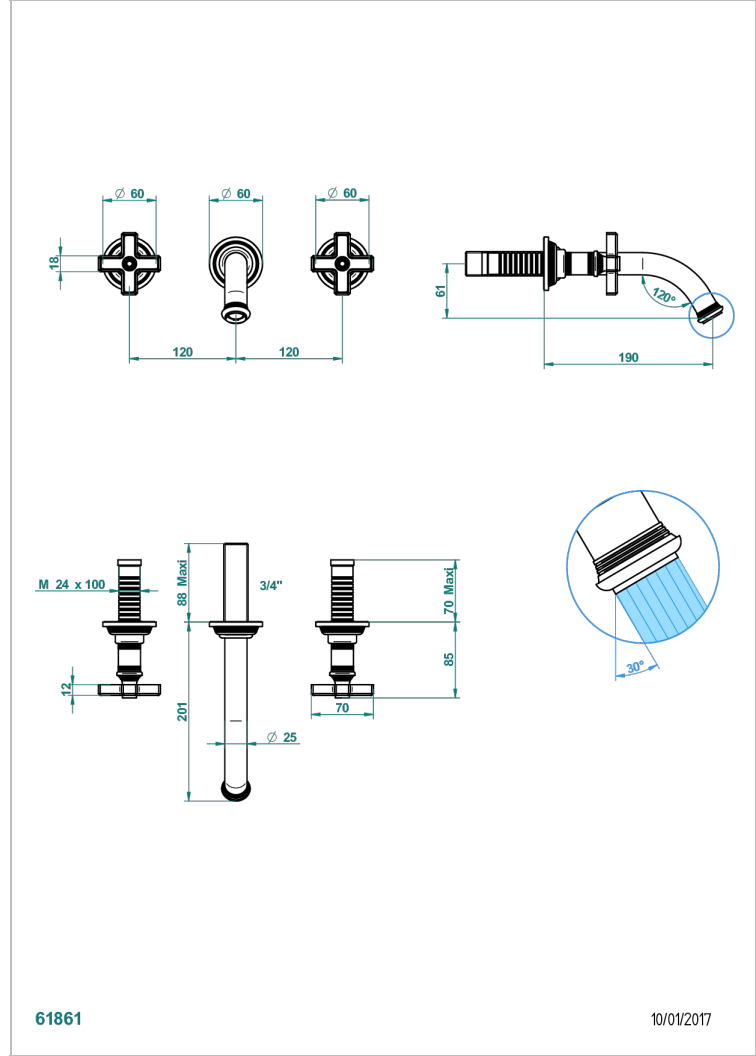

WEST COAST BLACK ONYX

U9E-41GB

Trim only for wall mounted 3-hole bath mixer

THG[®]
PARIS

CARACTERÍSTICAS

- West Coast Black Onyx
- Trim only for wall mounted 3-hole bath mixer

PRODUCTOS RELACIONADOS

- Ref. G00-40AC Rough parts for wall mounted 3 hole mixer, cross handle version
- Ref. G00-40AM Rough parts for wall mounted 3 hole mixer, lever handle version