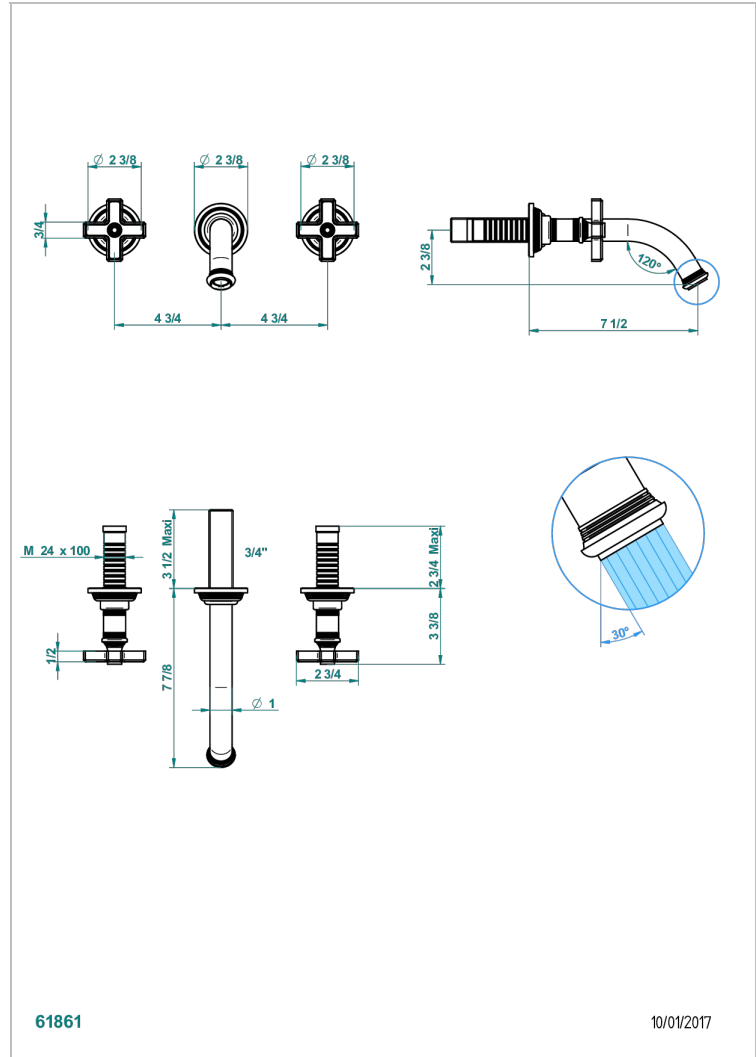

WEST COAST BLACK ONYX

U9E-41GB

Trim only for wall mounted 3-hole bath mixer

THG[®]
PARIS

CARACTERÍSTICAS

- West Coast Black Onyx
- Trim only for wall mounted 3-hole bath mixer

PRODUCTOS RELACIONADOS

- Ref. G00-40AC Rough parts for wall mounted 3 hole mixer, cross handle version
- Ref. G00-40AM Rough parts for wall mounted 3 hole mixer, lever handle version