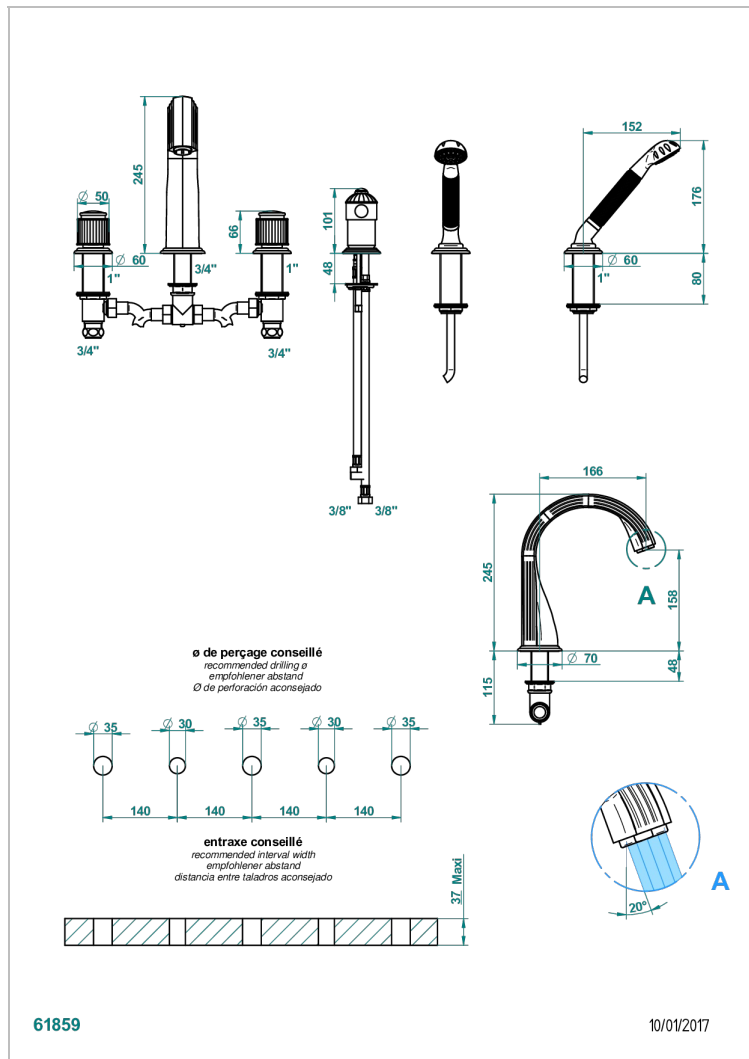

JAIPUR SATIN CRYSTAL

A9B-1122SG

Bath set with rim mounted ceramic mixer r/m bath/shower mixer set with goliath spout, 2 x 3/4" valves, r/m ceramic mixer tap & r/m handshower set

CHARACTERISTIC

- Jaipur Satin crystal
- Bath set with rim mounted ceramic mixer r/m bath/shower mixer set with goliath spout, 2 x 3/4" valves, r/m ceramic mixer tap & r/m handshower set

AVAILABLE FINITIONS

Antique nickel - H28
Black ceram - D30
Blush PVD - H62
Brass color PVD - H49
Brown bronze color PVD - F33
Gold color PVD - H52

Graphite PVD - H64
Lacquered light bronze - D01
Matt Umber PVD - H67
Matt blush PVD - H60
Matt brass color PVD - H50
Matt brown bronze color PVD - F34