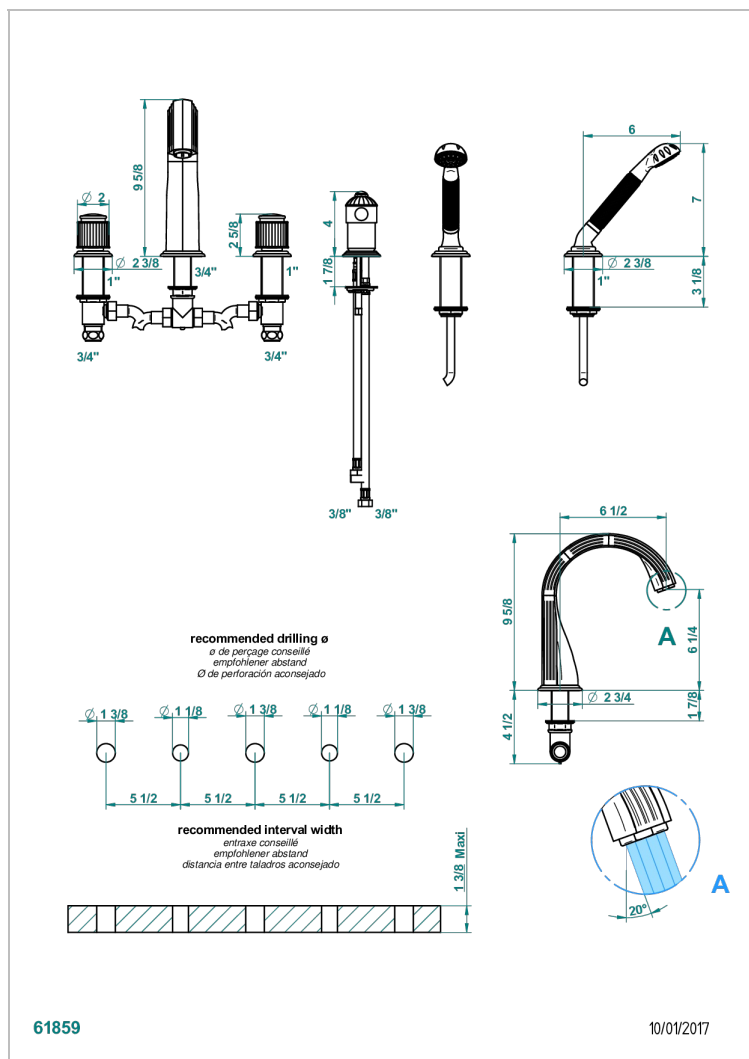

JAIPUR SATIN CRYSTAL

A9B-1122SG

Bath set with rim mounted ceramic mixer r/m bath/shower mixer set with goliath spout, 2 x 3/4" valves, r/m ceramic mixer tap & r/m handshower set

CHARACTERISTIC

- Jaipur Satin crystal
- Bath set with rim mounted ceramic mixer r/m bath/shower mixer set with goliath spout, 2 x 3/4" valves, r/m ceramic mixer tap & r/m handshower set

AVAILABLE FINITIONS

Antique nickel - H28
Black ceram - D30
Blush PVD - H62
Brass color PVD - H49
Brown bronze color PVD - F33
Gold color PVD - H52

Graphite PVD - H64
Lacquered light bronze - D01
Matt Umber PVD - H67
Matt blush PVD - H60
Matt brass color PVD - H50
Matt brown bronze color PVD - F34