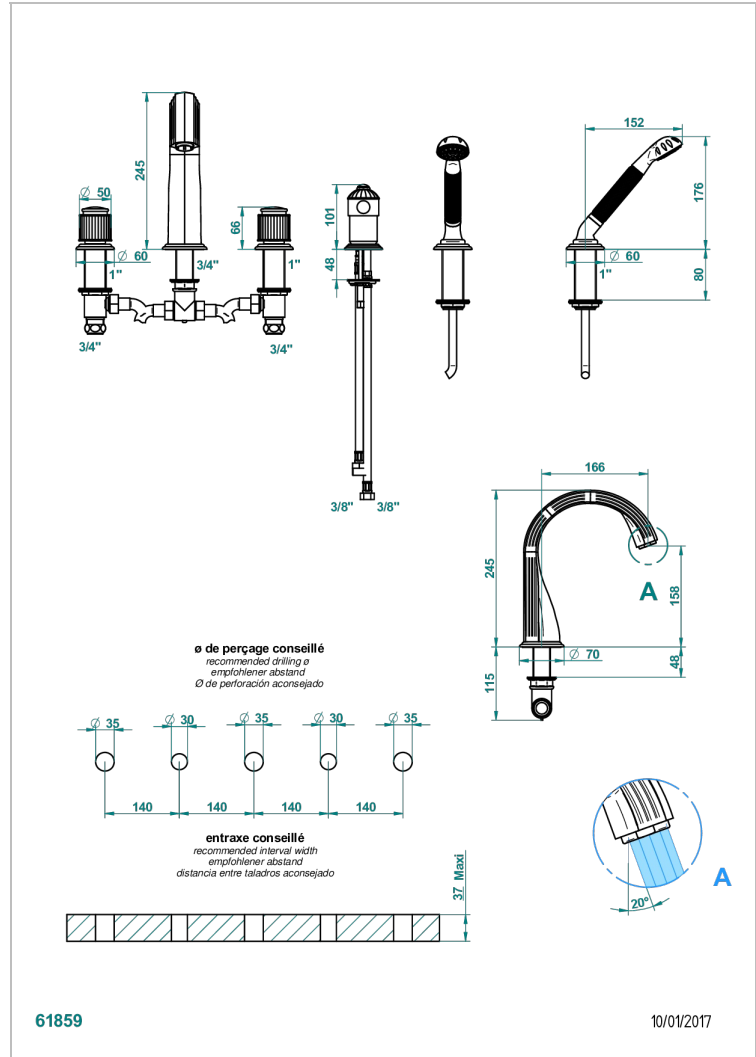

JAIPUR SATIN CRYSTAL

A9B-1122SG

Bath set with rim mounted ceramic mixer r/m bath/shower mixer set with goliath spout, 2 x 3/4" valves, r/m ceramic mixer tap & r/m handshower set

CHARACTERISTIC

- Jaipur Satin crystal
- Bath set with rim mounted ceramic mixer r/m bath/shower mixer set with goliath spout, 2 x 3/4" valves, r/m ceramic mixer tap & r/m handshower set

AVAILABLE FINITIONS

Antique nickel - H28
Black ceram - D30
Blush PVD - H62
Brass color PVD - H49
Brown bronze color PVD - F33
Gold color PVD - H52

Graphite PVD - H64
Lacquered light bronze - D01
Matt Umber PVD - H67
Matt blush PVD - H60
Matt brass color PVD - H50
Matt brown bronze color PVD - F34