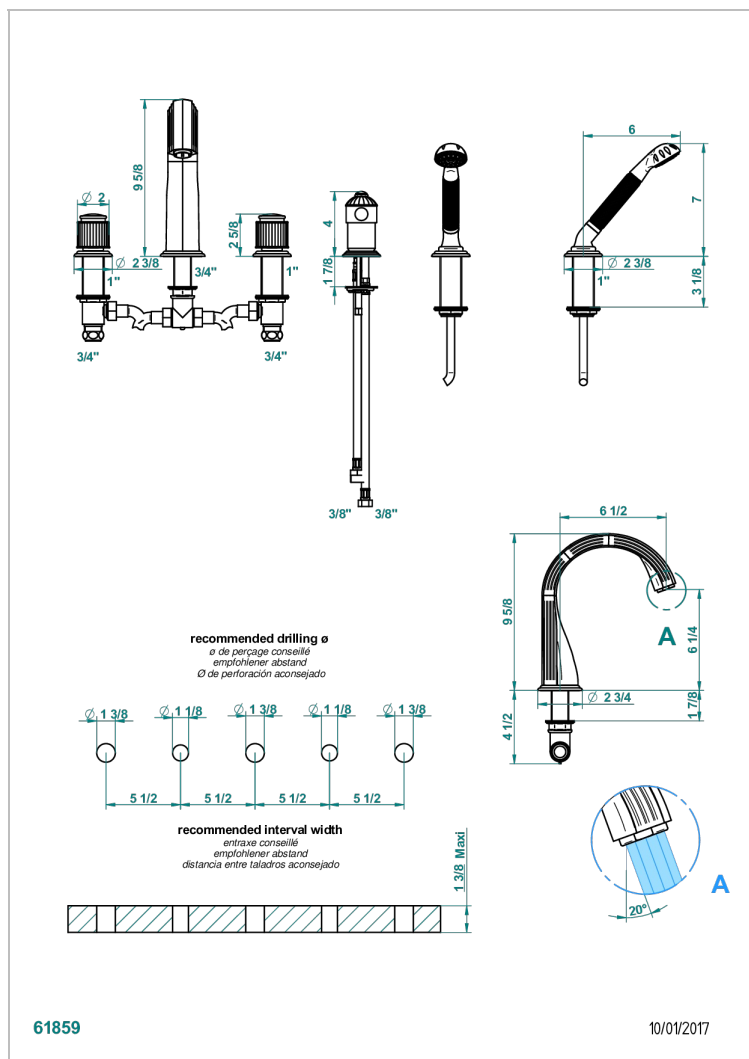

JAIPUR SATIN CRYSTAL

A9B-1122SG

Bath set with rim mounted ceramic mixer r/m bath/shower mixer set with goliath spout, 2 x 3/4" valves, r/m ceramic mixer tap & r/m handshower set

CHARACTERISTIC

- Jaipur Satin crystal
- Bath set with rim mounted ceramic mixer r/m bath/shower mixer set with goliath spout, 2 x 3/4" valves, r/m ceramic mixer tap & r/m handshower set

AVAILABLE FINITIONS

Antique nickel - H28
 Black ceram - D30
 Blush PVD - H62
 Brass color PVD - H49
 Brown bronze color PVD - F33
 Gold color PVD - H52

Graphite PVD - H64
 Lacquered light bronze - D01
 Matt Umber PVD - H67
 Matt blush PVD - H60
 Matt brass color PVD - H50
 Matt brown bronze color PVD - F34