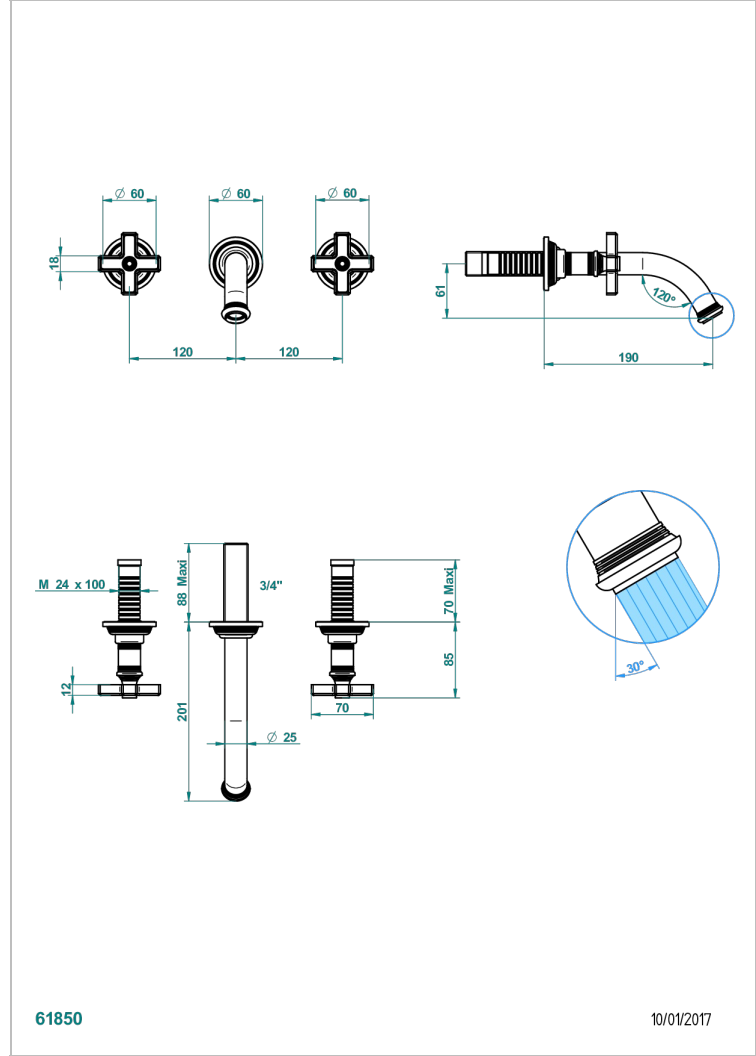

WEST COAST BLACK ONYX

U9E-40GBUS

Trim for wall mounted 3-hole lavatory set only

61850

10/01/2017

CHARACTERISTIC

- West Coast Black Onyx
- Trim for wall mounted 3-hole lavatory set only

RELATED SKU'S

- Ref. G00-40AM/US Rough parts for wall set (one counter clockwise and one clockwise cartridges)

AVAILABLE FINITIONS

Black ceram - D30
Blush PVD - H62
Brass color PVD - H49
Brown bronze color PVD - F33
Chrome polished - A02
Copper antique matt, coated - H07