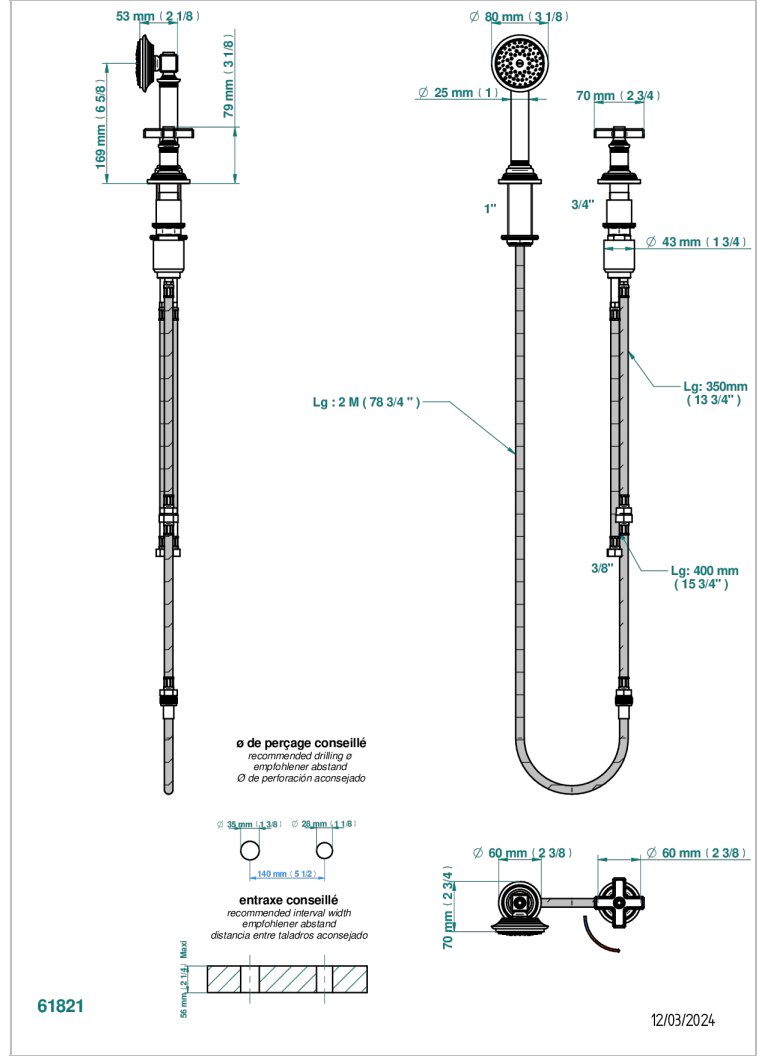

WEST COAST WHITE ONYX

U9G-6532/60A

Deck mounted mixer with handshower, progressive cartridge

CHARACTERISTIC

- ACS : 22ACCLY009

STANDARDS

AVAILABLE FINITIONS

Black ceram - D30