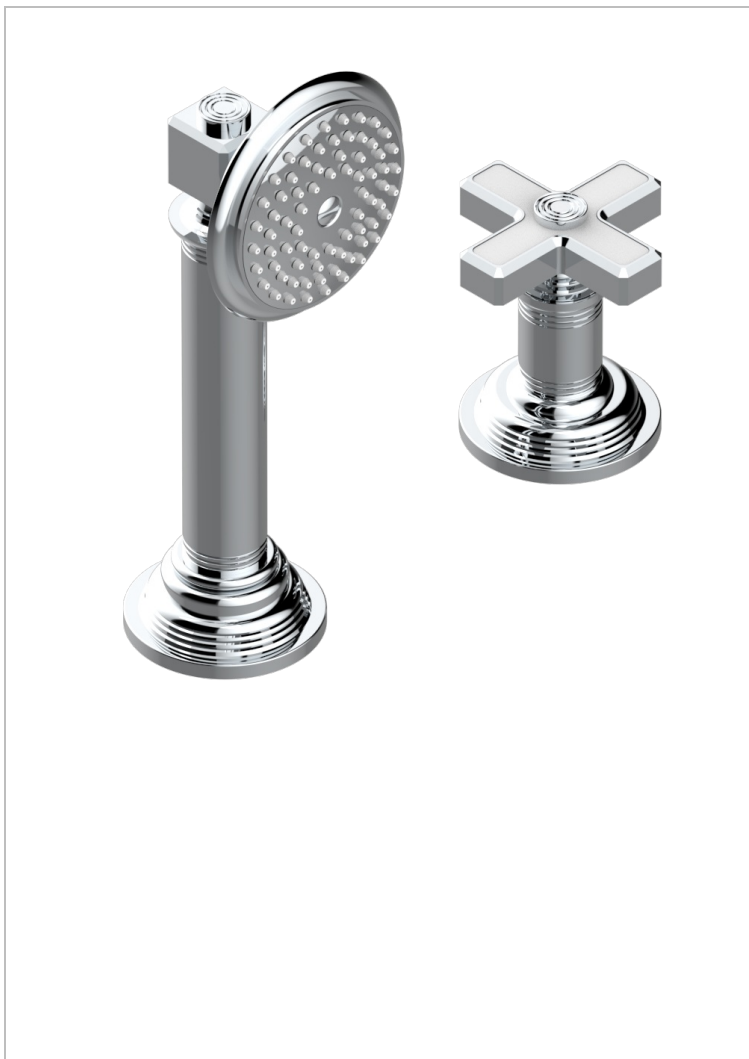

# WEST COAST WHITE ONYX

U9G-6532/60A

Rim mounted ceramic mixer with handshower with progressive cartridge

THG<sup>®</sup>  
PARIS

## CHARACTERISTIC

- ACS : 22ACCLY009

## AVAILABLE FINITIONS

- Antique nickel - H28
- Black ceram - D30
- Blush PVD - H62
- Brass color PVD - H49
- Brown bronze color PVD - F33
- Gold color PVD - H52

- Graphite PVD - H64
- Lacquered light bronze - D01
- Matt Umber PVD - H67
- Matt blush PVD - H60
- Matt brass color PVD - H50
- Matt brown bronze color PVD - F34