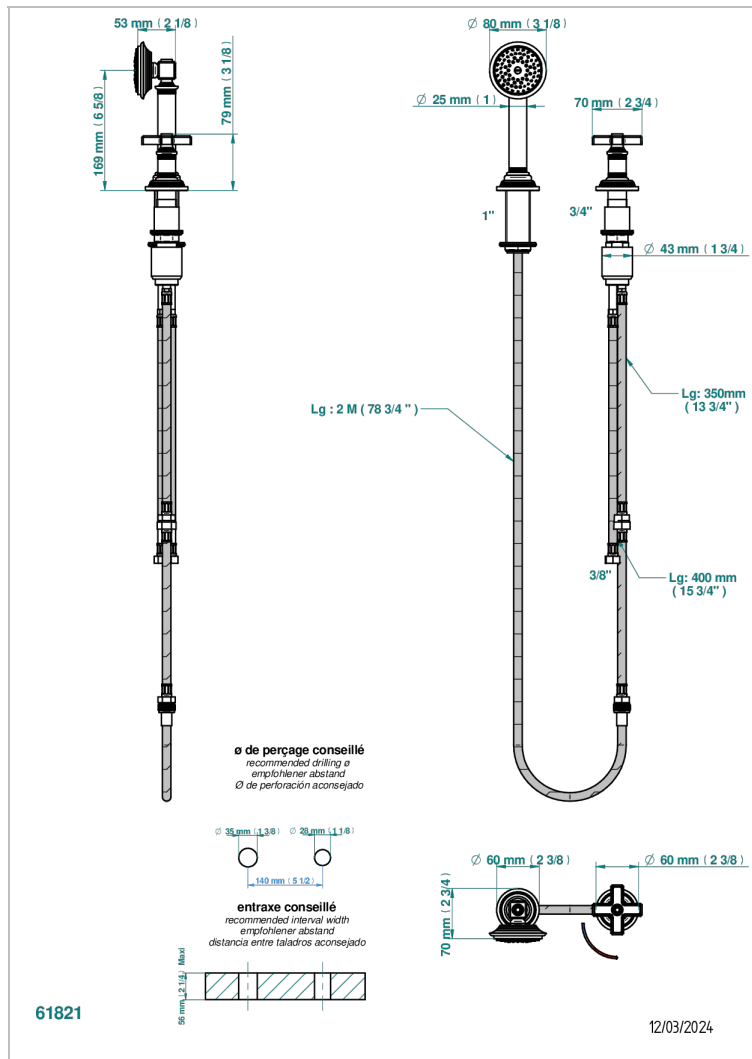

# WEST COAST WHITE ONYX

U9G-6532/60A

Rim mounted ceramic mixer with handshower with progressive cartridge

THG<sup>®</sup>  
PARIS

## CHARACTERISTIC

- ACS : 22ACCLY009