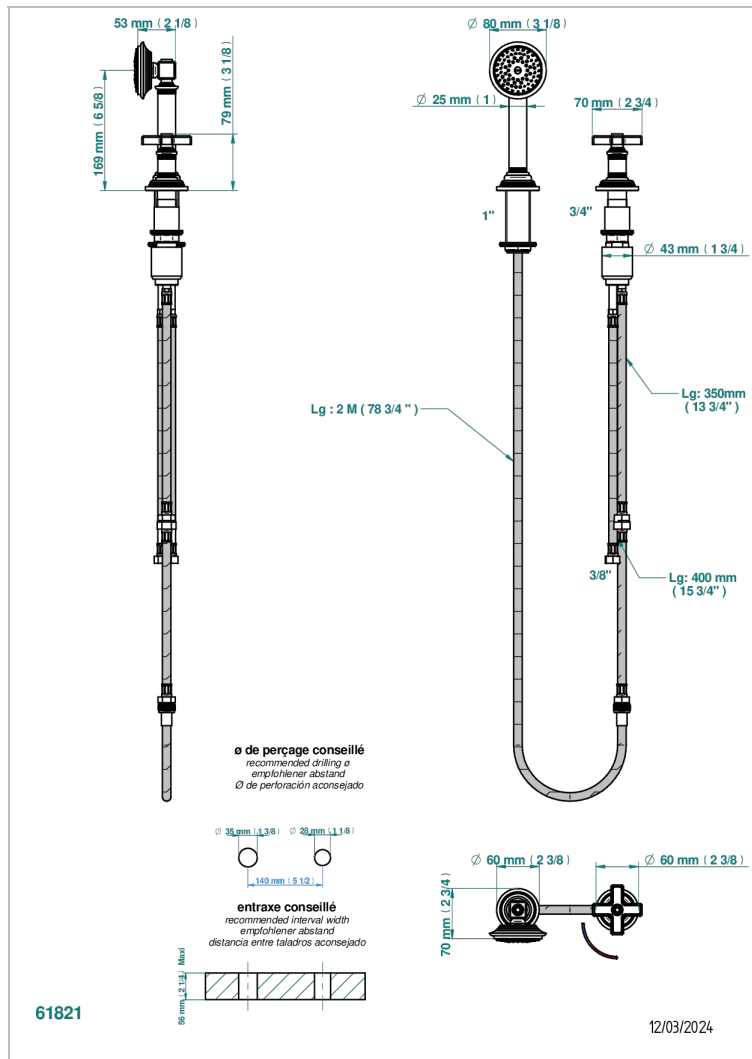

WEST COAST WHITE ONYX

U9G-6532/60A

Rim mounted ceramic mixer with handshower with progressive cartridge

CHARACTERISTIC

- ACS : 22ACCLY009

STANDARDS

AVAILABLE FINITIONS

Antique nickel - H28
Black ceram - D30
Blush PVD - H62
Brass color PVD - H49
Brown bronze color PVD - F33
Gold color PVD - H52