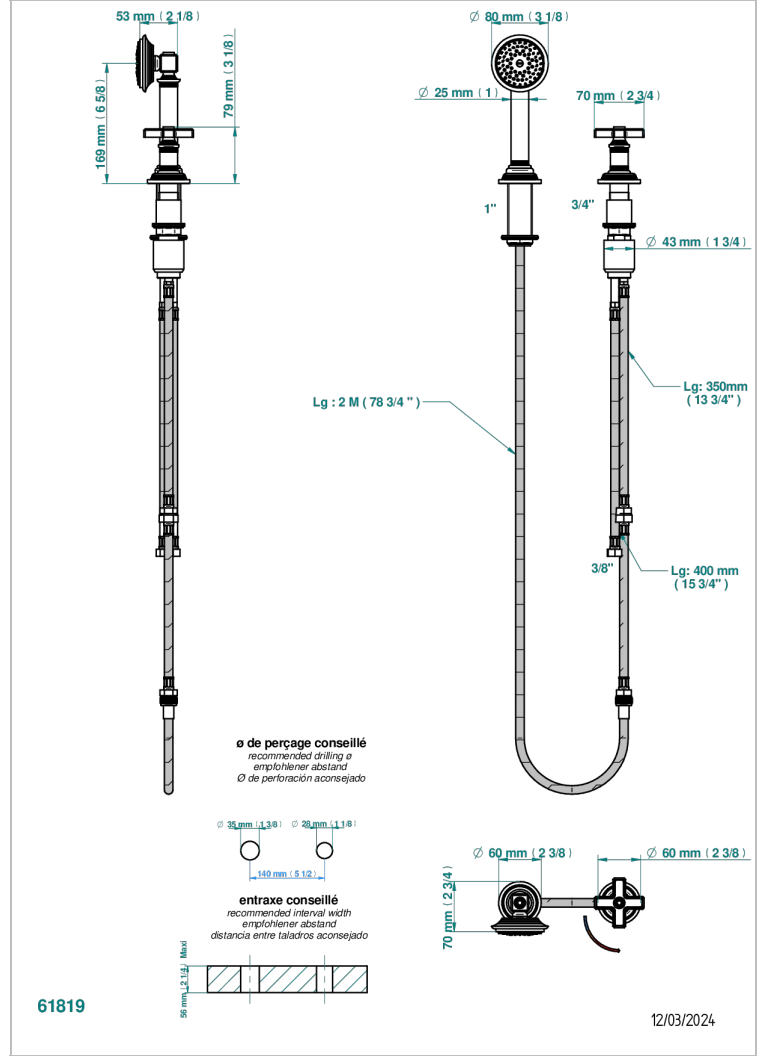

WEST COAST BLACK ONYX

U9E-6532/60A

Rim mounted ceramic mixer with handshower with progressive cartridge

CHARACTERISTIC

- ACS : 22ACCLY009

STANDARDS

AVAILABLE FINITIONS

- Antique nickel - H28
- Black ceram - D30
- Blush PVD - H62
- Brass color PVD - H49
- Brown bronze color PVD - F33
- Gold color PVD - H52

- Graphite PVD - H64
- Lacquered light bronze - D01
- Matt Umber PVD - H67
- Matt blush PVD - H60
- Matt brass color PVD - H50
- Matt brown bronze color PVD - F34

- Matt chrome - C02
- Matt gold - F07
- Matt gold color PVD - H53
- Matt graphite PVD - H65
- Matt nickel (color finish) - C01
- Matt nickel color PVD - H56

- Natural smoked Brass - A13
- Nickel color PVD - H55
- Polished chrome (color finish) - A02
- Polished gold (color finish) - F01
- Polished nickel - B01
- Soft gold - F30

- Soft matt gold - F31
- Umber PVD - H66
- Varnished matt antique red copper (color finish) - H07