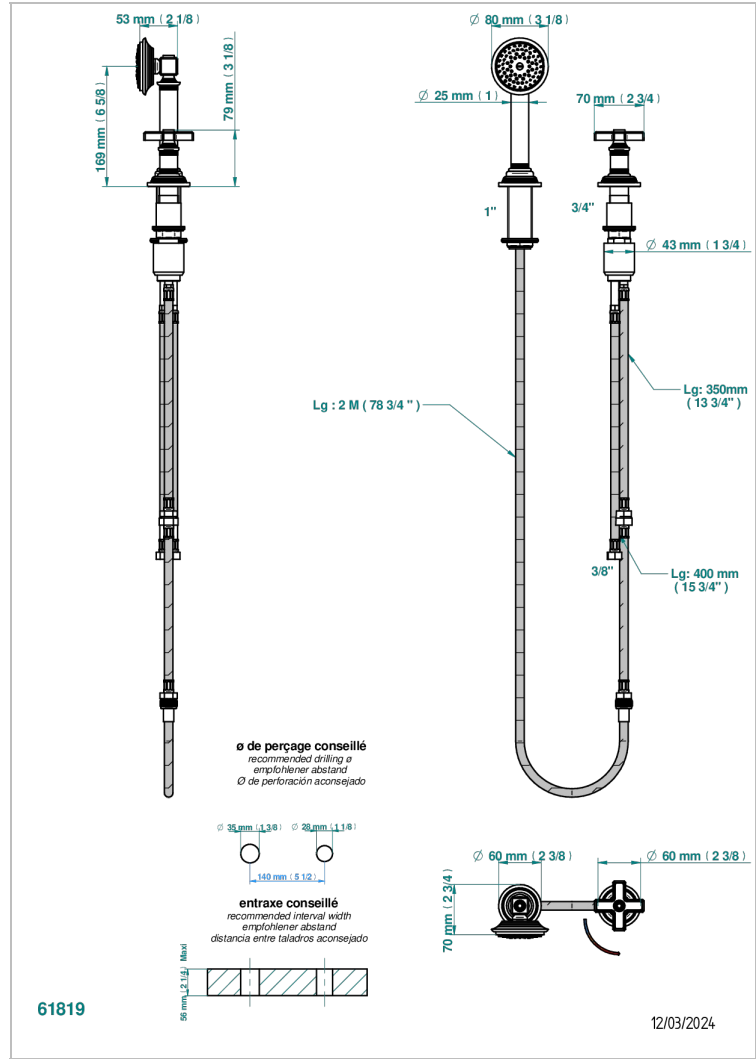

# WEST COAST BLACK ONYX

U9E-6532/60A

Rim mounted ceramic mixer with handshower with progressive cartridge

## CHARACTERISTIC

- ACS : 22ACCLY009